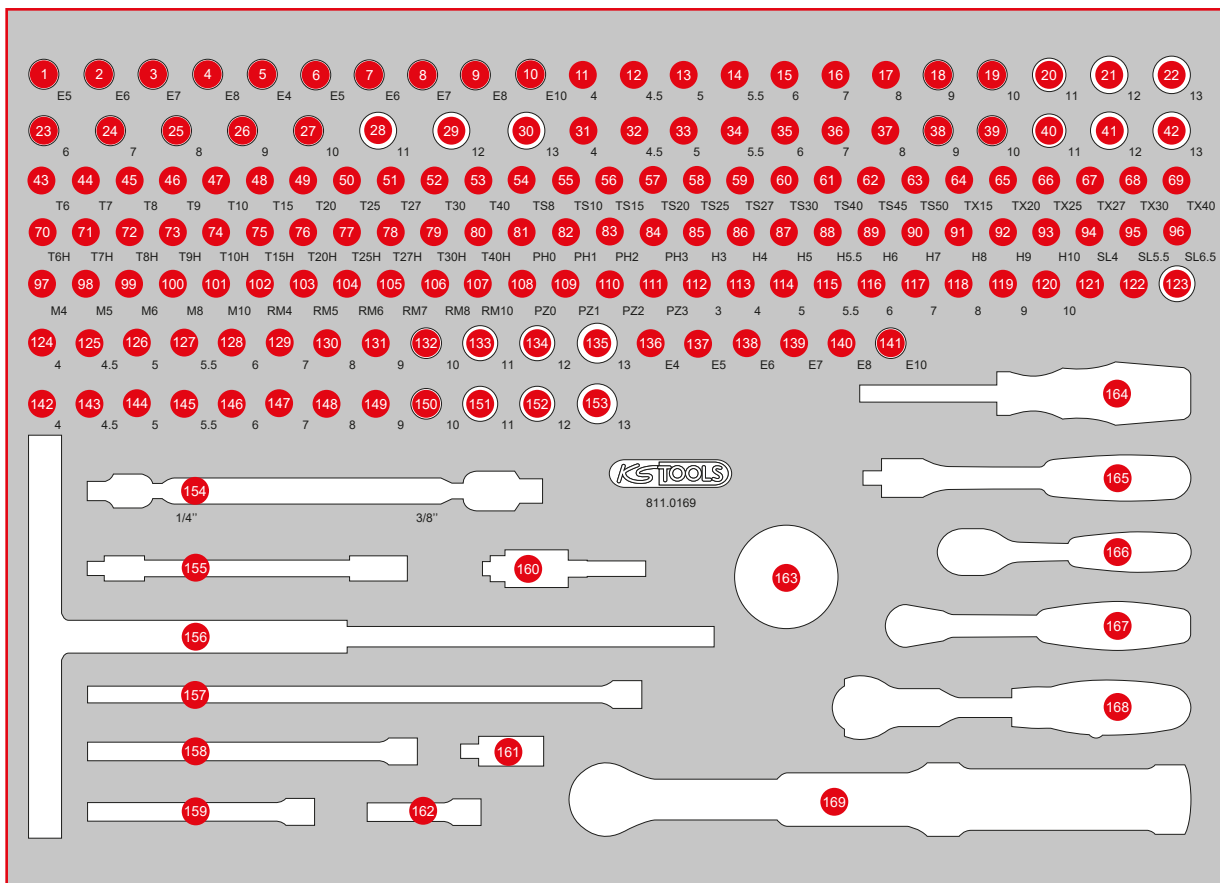

M 1/4" socket spanner set

169

568 x 398

Pos.	Code	Description	pcs	Pos.	Code	Description	pcs	Pos.	Code	Description	pcs
1	917.2414	Flex Socket TX E, 1/4", E5	1	30	917.2428	bi hex socket, uni joint, 1/4" 13 mm	1	59	911.1705	1/4" Bit socket five star tamperproof, TS27	1
2	917.2415	Flex Socket TX E, 1/4", E6	1	31	917.1604	1/4" 12 Point socket, deep, 4 mm	1	60	911.1706	1/4" Bit socket five star tamperproof, TS30	1
3	917.2416	Flex Socket TX E, 1/4", E7	1	32	917.16045	1/4" 12 Point socket, deep, 4,5 mm	1	61	911.1707	1/4" Bit socket five star tamperproof, TS40	1
4	917.2417	Flex Socket TX E, 1/4", E8	1	33	917.1605	1/4" 12 Point socket, deep, 5 mm	1	62	911.1708	1/4" Bit socket five star tamperproof, TS45	1
5	917.2401	1/4" Torx E Socket, deep, E4	1	34	917.16055	1/4" 12 Point socket, deep, 5,5 mm	1	63	911.1709	1/4" Bit socket five star tamperproof, TS50	1
6	917.2402	1/4" Torx E Socket, deep, E5	1	35	917.1606	1/4" 12 Point socket, deep, 6 mm	1	64	911.3772	1/4" Bit socket Torx, ball ended, T15	1
7	917.2403	1/4" Torx E Socket, deep E6	1	36	917.1607	1/4" 12 Point socket, deep, 7 mm	1	65	911.3773	1/4" Bit socket Torx, ball ended, T20	1
8	917.2404	1/4" Torx E Socket, deep E7	1	37	917.1608	1/4" 12 Point socket, deep, 8 mm	1	66	911.3774	1/4" Bit socket Torx, ball ended, T25	1
9	917.2405	1/4" Torx E Socket, deep E8	1	38	917.1609	1/4" 12 Point socket, deep, 9 mm	1	67	911.3775	1/4" Bit socket Torx, ball ended, T27	1
10	917.2406	1/4" Torx E Socket, deep E10	1	39	917.1610	1/4" 12 Point socket, deep, 10 mm	1	68	911.3776	1/4" Bit socket Torx, ball ended, T30	1
11	917.1525	1/4" Hexagonal socket, deep, 4 mm	1	40	917.1611	1/4" 12 Point socket, deep, 11 mm	1	69	911.3777	1/4" Bit socket Torx, ball ended, T40	1
12	917.1526	1/4" Hexagonal socket, deep, 4,5 mm	1	41	917.1612	1/4" 12 Point socket, deep, 12 mm	1	70	917.1456	TX bit socket tamperproof, 1/4", TB6	1
13	917.1527	1/4" Hexagonal socket, deep, 5 mm	1	42	917.1613	1/4" 12 Point socket, deep, 13 mm	1	71	917.1457	TX bit socket tamperproof, 1/4", TB7	1
14	917.1528	1/4" Hexagonal socket, deep, 5,5 mm	1	43	911.4407	1/4" Bit socket Torx, T6	1	72	911.1461	TX bit socket tamperproof, 1/4", TB8	1
15	917.1426	1/4" Hexagonal socket, deep, 6 mm	1	44	911.4362	1/4" Bit socket Torx, T7	1	73	911.1485	TX bit socket tamperproof, 1/4", TB9	1
16	917.1427	1/4" Hexagonal socket, deep, 7 mm	1	45	911.1448	1/4" Bit socket Torx, T8	1	74	911.1462	TX bit socket tamperproof, 1/4", TB10	1
17	917.1428	1/4" Hexagonal socket, deep, 8 mm	1	46	911.1478	1/4" Bit socket Torx, T9	1	75	911.1463	TX bit socket tamperproof, 1/4", TB15	1
18	917.1429	1/4" Hexagonal socket, deep, 9 mm	1	47	911.1442	1/4" Bit socket Torx, T10	1	76	911.1464	TX bit socket tamperproof, 1/4", TB20	1
19	917.1430	1/4" Hexagonal socket, deep, 10 mm	1	48	911.1443	1/4" Bit socket Torx, T15	1	77	911.1465	TX bit socket tamperproof, 1/4", TB25	1
20	917.1431	1/4" Hexagonal socket, deep, 11 mm	1	49	911.1444	1/4" Bit socket Torx, T20	1	78	911.1466	TX bit socket tamperproof, 1/4", TB27	1
21	917.1432	1/4" Hexagonal socket, deep, 12 mm	1	50	911.1445	1/4" Bit socket Torx, T25	1	79	911.1467	TX bit socket tamperproof, 1/4", TB30	1
22	917.1433	1/4" Hexagonal socket, deep, 13 mm	1	51	911.1449	1/4" Bit socket Torx, T27	1	80	911.1468	TX bit socket tamperproof, 1/4", TB40	1
23	917.2421	bi hex socket, uni joint, 1/4", 6 mm	1	52	911.1446	1/4" Bit socket Torx, T30	1	81	911.1482	1/4" Bit socket, PH0	1
24	917.2422	bi hex socket, uni joint, 1/4" 7 mm	1	53	911.1447	1/4" Bit socket Torx, T40	1	82	911.1415	1/4" Bit socket, PH1	1
25	917.2423	bi hex socket, uni joint, 1/4" 8 mm	1	54	917.1578	1/4" Torx Plus Bit-Socket 8IPR	1	83	911.1416	1/4" Bit socket, PH2	1
26	917.2424	bi hex socket, uni joint, 1/4" 9 mm	1	55	911.1701	1/4" Bit socket five star tamperproof, TS10	1	84	911.1417	1/4" Bit socket, PH3	1
27	917.2425	bi hex socket, uni joint, 1/4" 10 mm	1	56	911.1702	1/4" Bit socket five star tamperproof, TS15	1	85	911.1436	1/4" Bit socket hexagon, 3mm	1
28	917.2426	bi hex socket, uni joint, 1/4" 11 mm	1	57	911.1703	1/4" Bit socket five star tamperproof, TS20	1	86	911.1437	1/4" Bit socket hexagon, 4 mm	1
29	917.2427	bi hex socket, uni joint, 1/4" 12 mm	1	58	911.1704	1/4" Bit socket five star tamperproof, TS25	1	87	911.1438	1/4" Bit socket hexagon, 5 mm	1