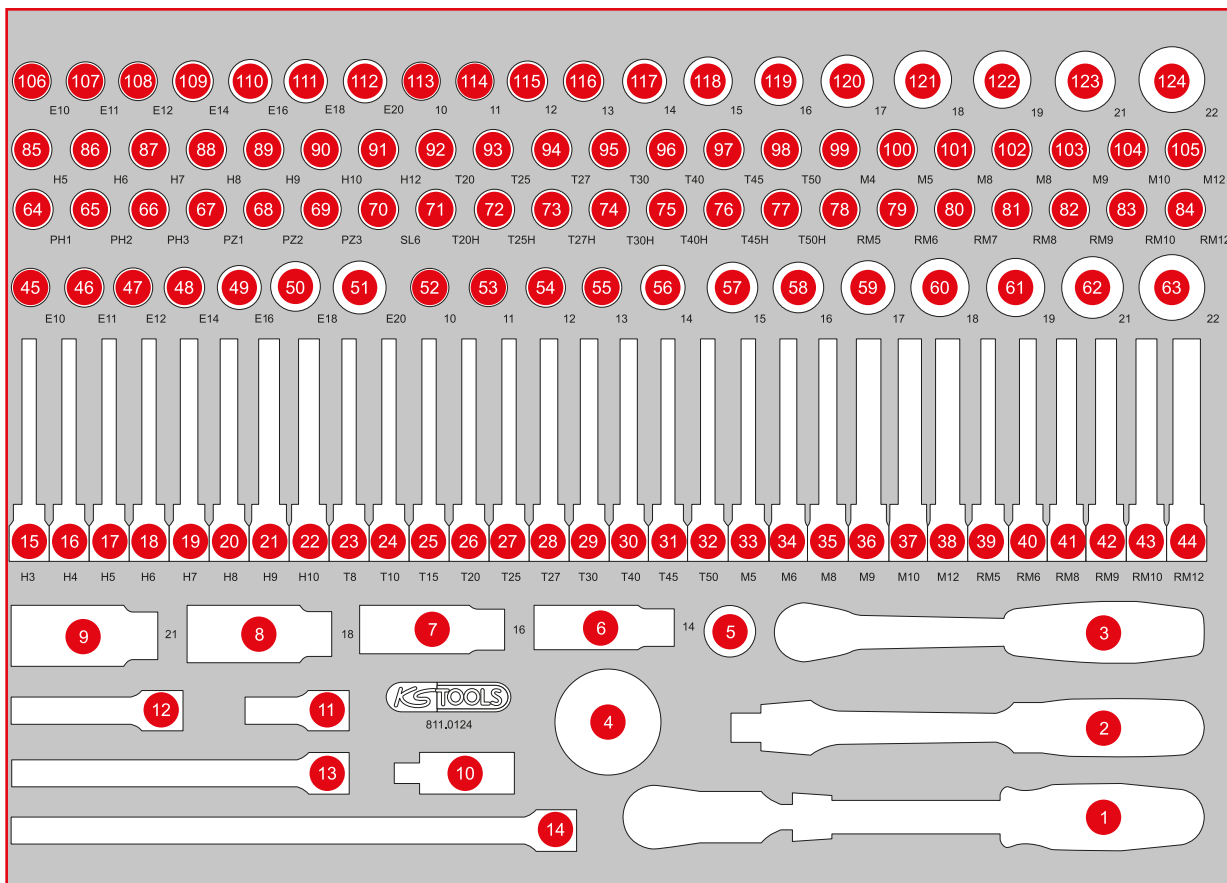

811.0124

M 3/8" Socket spanner set

124 PCS

568 x 398

Pos.	Code	Description	pcs	Pos.	Code	Description	pcs	Pos.	Code	Description	pcs
1	914.3820	3/8" SlimPOWER Telescopic reversible ratchet, 72 teeth	1	21	917.1594	3/8" Bit socket hexagon, long, 9 mm	1	43	917.3935	3/8" RIBE® Bit socket, long, M10	1
2	917.3939	3/8" Flexi head drive handle	1	22	911.1566	3/8" Bit socket hexagon, long, 10 mm	1	44	917.3936	3/8" RIBE® Bit socket, long, M12	1
3	920.3890	3/8" SlimPOWER Reversible ratchet, 72 teeth	1	23	917.1576	3/8" Bit socket Torx, long, T8	1	45	911.4318	3/8" Torx E Socket, E10	1
4	914.3810	Mini hand reversible ratchet, 3/8", 72 teeth	1	24	917.1577	3/8" Bit socket Torx, long, T10	1	46	911.4319	3/8" Torx E Socket, E11	1
5	911.3826	3/8" Sliding / reducing adaptor, 1/2" F x 3/8" M	1	25	917.1579	3/8" Bit socket Torx, long, T15	1	47	911.4320	3/8" Torx E Socket, E12	1
6	911.3990	3/8" Special spark plug socket, thin-walled 14 mm	1	26	911.1551	3/8" Bit socket Torx, long, T20	1	48	911.4321	3/8" Torx E Socket, E14	1
7	911.3804	3/8" Spark plug socket, 16 mm	1	27	911.1552	3/8" Bit socket Torx, long, T25	1	49	911.4343	3/8" Torx E Socket, E16	1
8	911.3823	3/8" Spark plug socket, 18 mm	1	28	911.1553	3/8" Bit socket Torx, long, T27	1	50	911.4344	3/8" Torx E Socket, E18	1
9	911.3805	3/8" Spark plug socket, 21 mm	1	29	911.1554	3/8" Bit socket Torx, long, T30	1	51	911.4345	3/8" Torx E Socket, E20	1
10	911.3850	3/8" Universal joint	1	30	911.1555	3/8" Bit socket Torx, long, T40	1	52	917.3810	3/8" Hexagonal socket, 10 mm	1
11	911.3852	3/8" Extension with knurling, 45 mm	1	31	911.1556	3/8" Bit socket Torx, long, T45	1	53	917.3811	3/8" Hexagonal socket, 11 mm	1
12	911.3801	3/8" Extension with knurling, 75 mm	1	32	911.1557	3/8" Bit socket Torx, long, T50	1	54	917.3812	3/8" Hexagonal socket, 12 mm	1
13	911.3802	3/8" Extension with knurling, 150 mm	1	33	917.3904	XZN spline bit socket, 3/8", M5, long	1	55	917.3813	3/8" Hexagonal socket, 13 mm	1
14	911.3803	3/8" Extension with knurling, 250 mm	1	34	917.3905	XZN spline bit socket, 3/8", M6, long	1	56	917.3814	3/8" Hexagonal socket, 14 mm	1
15	917.1593	3/8" Bit socket hexagon, long, 3 mm	1	35	917.3906	XZN spline bit socket, 3/8", M8, long	1	57	917.3815	3/8" Hexagonal socket, 15 mm	1
16	911.1561	3/8" Bit socket hexagon, long, 4 mm	1	36	917.3907	XZN spline bit socket, 3/8", M9, long	1	58	917.3816	3/8" Hexagonal socket, 16 mm	1
17	911.1562	3/8" Bit socket hexagon, long, 5 mm	1	37	917.3908	XZN spline bit socket, 3/8", M10, long	1	59	917.3817	3/8" Hexagonal socket, 17 mm	1
18	911.1563	3/8" Bit socket hexagon, long, 6 mm	1	38	917.3909	XZN spline bit socket, 3/8", M12, long	1	60	917.3818	3/8" Hexagonal socket, 18 mm	1
19	911.1564	3/8" Bit socket hexagon, long, 7 mm	1	39	917.3930	3/8" RIBE® Bit socket, long, M5	1	61	917.3819	3/8" Hexagonal socket, 19 mm	1
20	911.1565	3/8" Bit socket hexagon, long, 8 mm	1	40	917.3931	3/8" RIBE® Bit socket, long, M6	1	62	917.3821	3/8" Hexagonal socket, 21 mm	1
				41	917.3933	3/8" RIBE® Bit socket, long, M8	1	63	917.3822	3/8" Hexagonal socket, 22 mm	1
				42	917.3934	3/8" RIBE® Bit socket, long, M9	1	64	911.3875	3/8" Bit socket, PH1	1