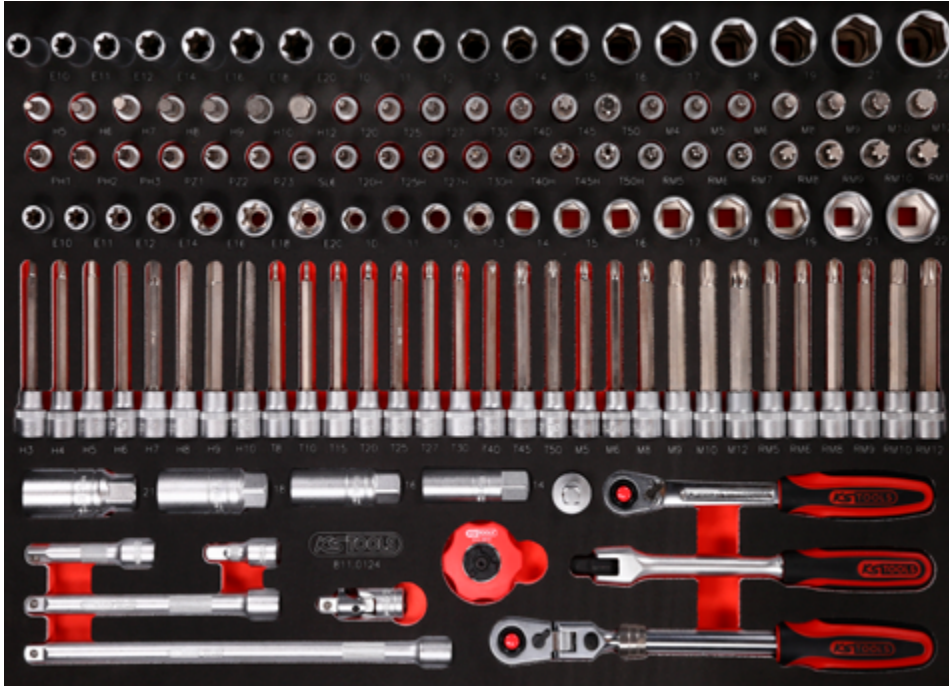

811.0124

M 3/8" Socket spanner set

124 PCS

568 x 398

Pos.	Code	Description	pcs	Pos.	Code	Description	pcs	Pos.	Code	Description	pcs
1	914.3820	3/8" SlimPOWER Telescopic reversible ratchet, 72 teeth	1	21	917.1594	3/8" Bit socket hexagon, long, 9 mm	1	43	917.3935	3/8" RIBE® Bit socket, long, M10	1
2	917.3939	3/8" Flexi head drive handle	1	22	911.1566	3/8" Bit socket hexagon, long, 10 mm	1	44	917.3936	3/8" RIBE® Bit socket, long, M12	1
3	920.3890	3/8" SlimPOWER Reversible ratchet, 72 teeth	1	23	917.1576	3/8" Bit socket Torx, long, T8	1	45	911.4318	3/8" Torx E Socket, E10	1
4	914.3810	Mini hand reversible ratchet, 3/8", 72 teeth	1	24	917.1577	3/8" Bit socket Torx, long, T10	1	46	911.4319	3/8" Torx E Socket, E11	1
5	911.3826	3/8" Sliding / reducing adaptor, 1/2" F x 3/8" M	1	25	917.1579	3/8" Bit socket Torx, long, T15	1	47	911.4320	3/8" Torx E Socket, E12	1
6	911.3990	3/8" Special spark plug socket, thin-walled 14 mm	1	26	911.1551	3/8" Bit socket Torx, long, T20	1	48	911.4321	3/8" Torx E Socket, E14	1
7	911.3804	3/8" Spark plug socket, 16 mm	1	27	911.1552	3/8" Bit socket Torx, long, T25	1	49	911.4343	3/8" Torx E Socket, E16	1
8	911.3823	3/8" Spark plug socket, 18 mm	1	28	911.1553	3/8" Bit socket Torx, long, T27	1	50	911.4344	3/8" Torx E Socket, E18	1
9	911.3805	3/8" Spark plug socket, 21 mm	1	29	911.1554	3/8" Bit socket Torx, long, T30	1	51	911.4345	3/8" Torx E Socket, E20	1
10	911.3850	3/8" Universal joint	1	30	911.1555	3/8" Bit socket Torx, long, T40	1	52	917.3810	3/8" Hexagonal socket, 10 mm	1
11	911.3852	3/8" Extension with knurling, 45 mm	1	31	911.1556	3/8" Bit socket Torx, long, T45	1	53	917.3811	3/8" Hexagonal socket, 11 mm	1
12	911.3801	3/8" Extension with knurling, 75 mm	1	32	911.1557	3/8" Bit socket Torx, long, T50	1	54	917.3812	3/8" Hexagonal socket, 12 mm	1
13	911.3802	3/8" Extension with knurling, 150 mm	1	33	917.3904	XZN spline bit socket, 3/8", M5, long	1	55	917.3813	3/8" Hexagonal socket, 13 mm	1
14	911.3803	3/8" Extension with knurling, 250 mm	1	34	917.3905	XZN spline bit socket, 3/8", M6, long	1	56	917.3814	3/8" Hexagonal socket, 14 mm	1
15	917.1593	3/8" Bit socket hexagon, long, 3 mm	1	35	917.3906	XZN spline bit socket, 3/8", M8, long	1	57	917.3815	3/8" Hexagonal socket, 15 mm	1
16	911.1561	3/8" Bit socket hexagon, long, 4 mm	1	36	917.3907	XZN spline bit socket, 3/8", M9, long	1	58	917.3816	3/8" Hexagonal socket, 16 mm	1
17	911.1562	3/8" Bit socket hexagon, long, 5 mm	1	37	917.3908	XZN spline bit socket, 3/8", M10, long	1	59	917.3817	3/8" Hexagonal socket, 17 mm	1
18	911.1563	3/8" Bit socket hexagon, long, 6 mm	1	38	917.3909	XZN spline bit socket, 3/8", M12, long	1	60	917.3818	3/8" Hexagonal socket, 18 mm	1
19	911.1564	3/8" Bit socket hexagon, long, 7 mm	1	39	917.3930	3/8" RIBE® Bit socket, long, M5	1	61	917.3819	3/8" Hexagonal socket, 19 mm	1
20	911.1565	3/8" Bit socket hexagon, long, 8 mm	1	40	917.3931	3/8" RIBE® Bit socket, long, M6	1	62	917.3821	3/8" Hexagonal socket, 21 mm	1
				41	917.3933	3/8" RIBE® Bit socket, long, M8	1	63	917.3822	3/8" Hexagonal socket, 22 mm	1
				42	917.3934	3/8" RIBE® Bit socket, long, M9	1	64	911.3875	3/8" Bit socket, PH1	1