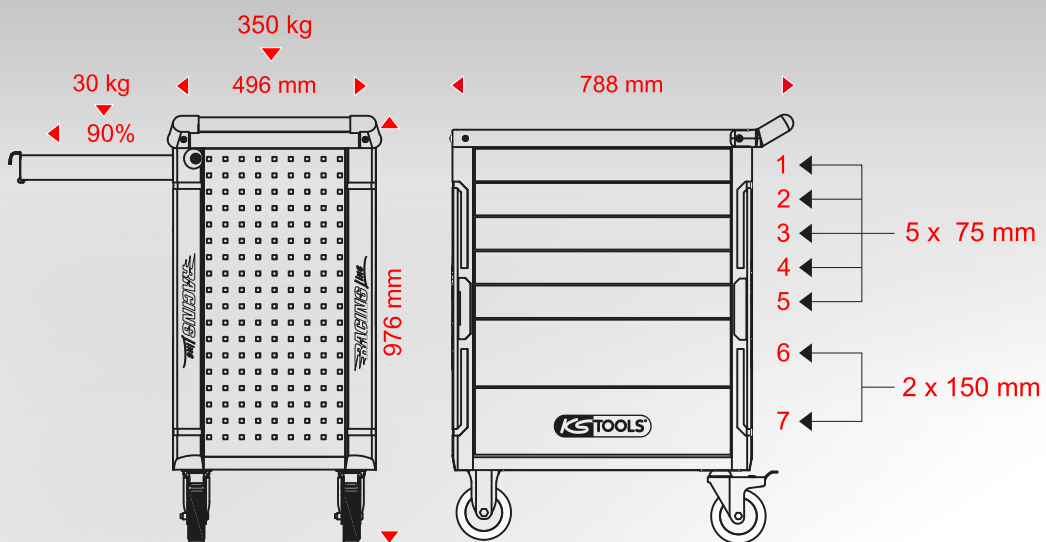

It's your choice!

ECO *Line*
with **215** Premium tools

or

RACING *Line*
with **215** Premium tools

ECO *Line*

ECOLine black/red
Workshop trolley with 7 drawers

Lockable trough built-in cylinder lock

Square perforation for accessories

With self-closing and SOFT-CLOSE function

Worktop with 10 mm thick foam insert

2 x castors with rotary brakes
Ø wheels: 125 mm

RACING *Line*

RACINGline black/red
Workshop trolley with 7 drawers

Lockable trough built-in cylinder lock

Square perforation for accessories

Individual locking prevents unintentional opening

ABS Worktop with compartments for small parts

2 x castors with rotary brakes
Ø wheels: 125 mm

1/4"+3/8"+1/2" Socket set, 179 pcs, 1/1 system insert