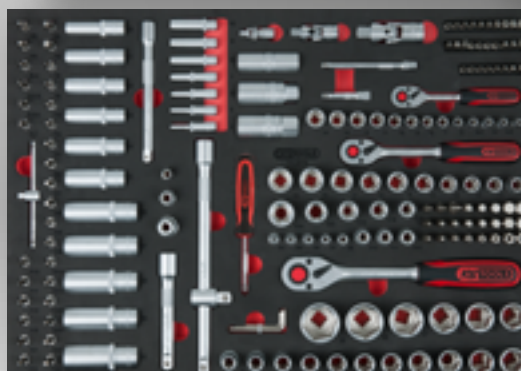

897.7215

ECO *Line*

with **215** Premium tools

1 711.0013

2 711.0179

3 711.0027

549,-* €

* This is an limited special price offer - only until stocks last.
All prices plus VAT. With the publication of this brochure all previous prices lose their validity.
Sale only to specialist dealers. Subject to misprints, mistakes and technical changes. Prices valid until March 31, 2022

826.7215

RACING Line

with **215** Premium tools

1 711.0013

2 711.0179

3 711.0027

599,-* €

* This is an limited special price offer - only until stocks last.
All prices plus VAT. With the publication of this brochure all previous prices lose their validity.
Sale only to specialist dealers. Subject to misprints, mistakes and technical changes. Prices valid until March 31, 2022