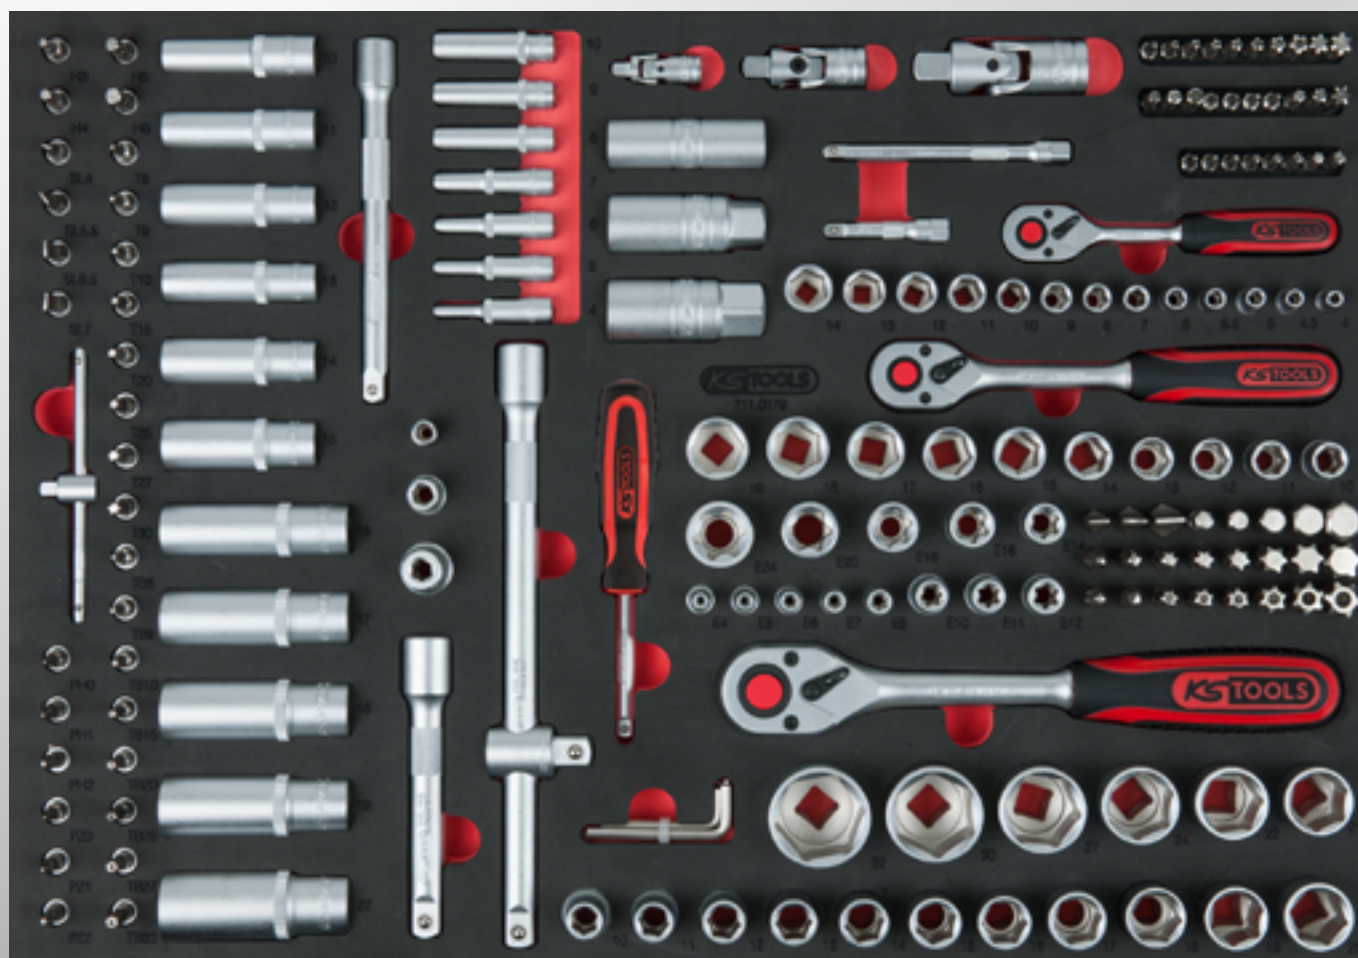

It's your choice!

ECO *Line*
with **215** Premium tools

or

RACING *Line*
with **215** Premium tools

ECO *Line*

ECOLine black/red
Workshop trolley with 7 drawers

Lockable trough built-in cylinder lock

Square perforation for accessories

With self-closing and SOFT-CLOSE function

Worktop with 10 mm thick foam insert

2 x castors with rotary brakes
Ø wheels: 125 mm

RACING *Line*

RACINGline black/red
Workshop trolley with 7 drawers

Lockable trough built-in cylinder lock

Square perforation for accessories

Individual locking prevents unintentional opening

ABS Worktop with compartments for small parts

2 x castors with rotary brakes
Ø wheels: 125 mm

1/4"+3/8"+1/2" Socket set, 179 pcs, 1/1 system insert

AMT	ITEM NO.	DESCRIPTION
1 x	151.2370	Hexagon key wrench set, 7 pcs, short
1 x	911.1202	Extensions, 1/2", 125 mm
1 x	911.1203	Extensions, 1/2", 250 mm
1 x	911.1205	1/2" Socket for spark plugs, 16 mm
1 x	911.1206	1/2" Socket for spark plugs, 21 mm
1 x	911.1207	3/8" Sliding adaptor, 3/8"Fx1/2"M
1 x	911.1250	1/2" Universal joint
1 x	911.1401	1/4" Bit socket, PZ1
1 x	911.1402	1/4" Bit socket, PZ2
1 x	911.1415	1/4" Bit socket, PH1
1 x	911.1416	1/4" Bit socket, PH2
1 x	911.1418	1/4" Bit socket slot, 4 mm
1 x	911.1419	1/4" Bit socket slot, 5,5 mm
1 x	911.1420	1/4" Bit socket slot, 7 mm
1 x	911.1423	1/4" Extension with hexagon drive, 50 mm
1 x	911.1424	1/4" Extension with hexagon drive, 100 mm
1 x	911.1425	Sliding T-bar, 1/4", 110 mm
1 x	911.1434	1/4" Square drive screwdriver, 150 mm
1 x	911.1436	1/4" Bit socket hexagon, 3 mm