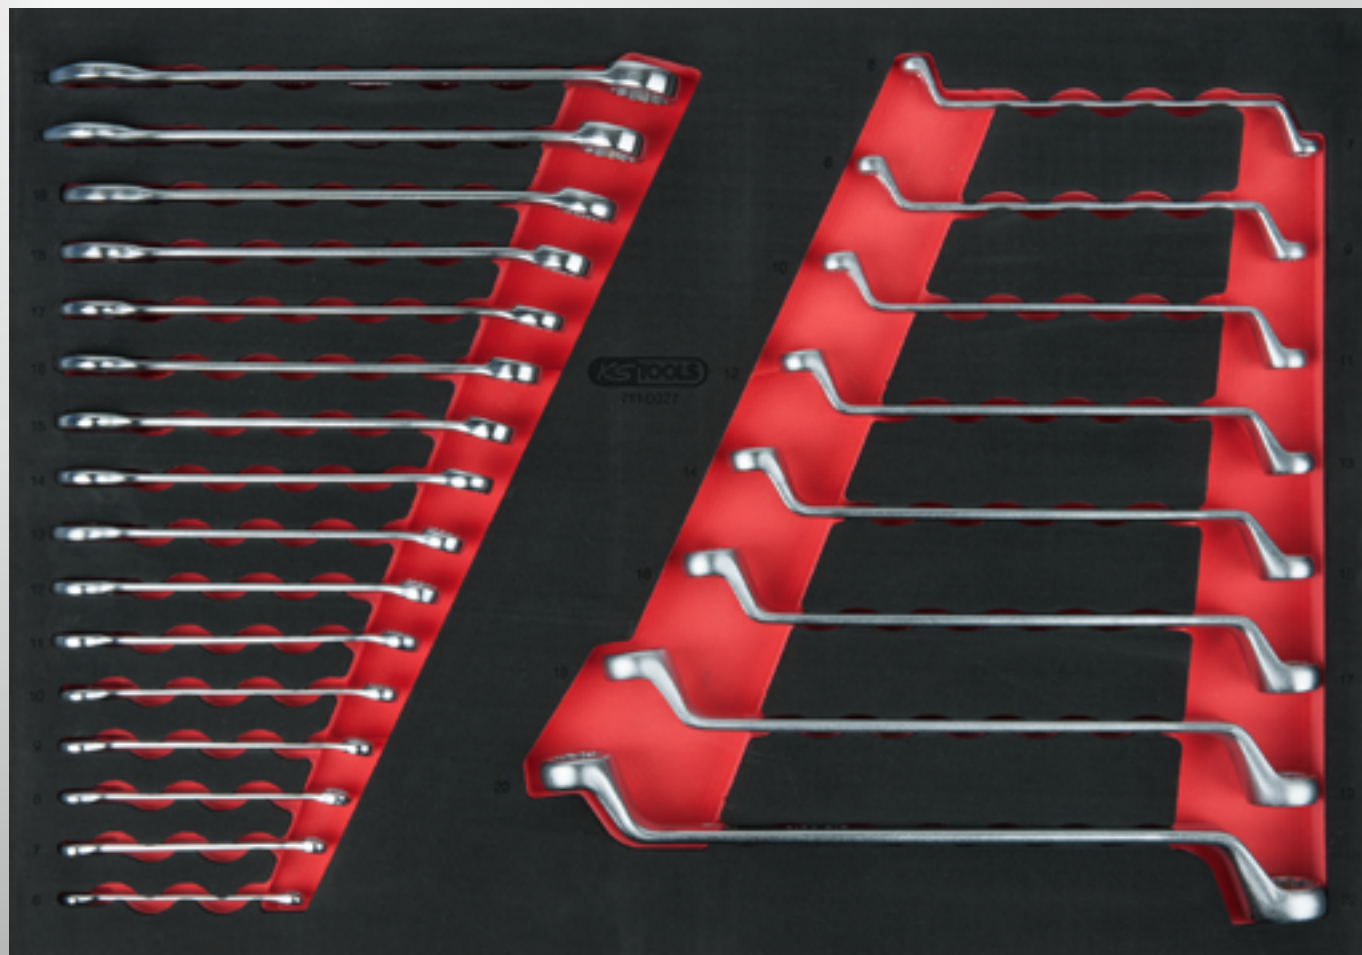

711.0027

Wrench set, 24 pcs, in 1/1 system insert

AMT	ITEM NO.	DESCRIPTION
1 x	517.0606	Combination spanners, offset, 6 mm
1 x	517.0607	Combination spanners, offset, 7 mm
1 x	517.0608	Combination spanners, offset, 8 mm
1 x	517.0609	Combination spanners, offset, 9 mm
1 x	517.0610	Combination spanners, offset, 10 mm
1 x	517.0611	Combination spanners, offset, 11 mm
1 x	517.0612	Combination spanners, offset, 12 mm
1 x	517.0613	Combination spanners, offset, 13 mm

AMT	ITEM NO.	DESCRIPTION
1 x	517.0614	Combination spanners, offset, 14 mm
1 x	517.0615	Combination spanners, offset, 15 mm
1 x	517.0616	Combination spanners, offset, 16 mm
1 x	517.0617	Combination spanners, offset, 17 mm
1 x	517.0618	Combination spanners, offset, 18 mm
1 x	517.0619	Combination spanners, offset, 19 mm
1 x	517.0621	Combination spanners, offset, 21 mm
1 x	517.0622	Combination spanners, offset, 22 mm

AMT	ITEM NO.	DESCRIPTION
1 x	517.0801	Double ring spanner, offset, 6 x 7 mm
1 x	517.0802	Double ring spanner, offset, 8 x 9 mm
1 x	517.0804	Double ring spanner, offset, 10 x 11 mm
1 x	517.0807	Double ring spanner, offset, 12 x 13 mm
1 x	517.0809	Double ring spanner, offset, 14 x 15 mm
1 x	517.0810	Double ring spanner, offset, 16 x 17 mm
1 x	517.0812	Double ring spanner, offset, 18 x 19 mm
1 x	517.0813	Double ring spanner, offset, 20 x 22 mm