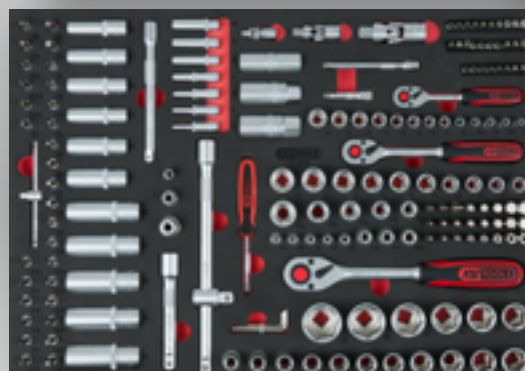

826.7215

RACING Line

with **215** Premium tools

1 711.0013

2 711.0179

3 711.0027

599,-* €

* This is an limited special price offer - only until stocks last.
All prices plus VAT. With the publication of this brochure all previous prices lose their validity.
Sale only to specialist dealers. Subject to misprints, mistakes and technical changes. Prices valid until March 31, 2022