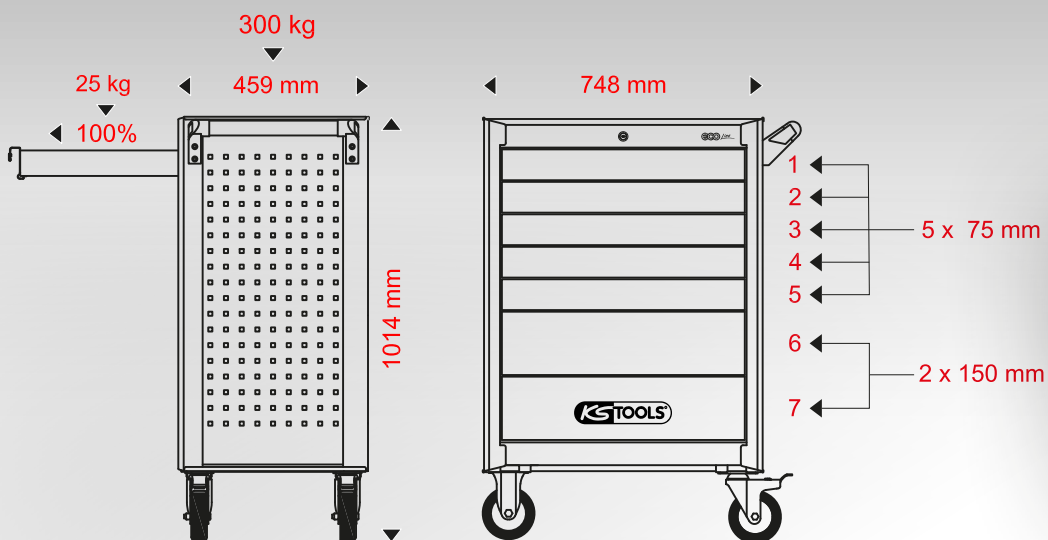

It's your choice!

ECO *Line*
with **215** Premium tools

or

RACING *Line*
with **215** Premium tools

ECO *Line*

ECOLine black/red
Workshop trolley with 7 drawers

Lockable trough built-in cylinder lock

Square perforation for accessories

With self-closing and SOFT-CLOSE function

Worktop with 10 mm thick foam insert

2 x castors with rotary brakes
Ø wheels: 125 mm

RACING *Line*

RACINGline black/red
Workshop trolley with 7 drawers

Lockable trough built-in cylinder lock

Square perforation for accessories

Individual locking prevents unintentional opening

ABS Worktop with compartments for small parts

2 x castors with rotary brakes
Ø wheels: 125 mm

1/4"+3/8"+1/2" Socket set, 179 pcs, 1/1 system insert