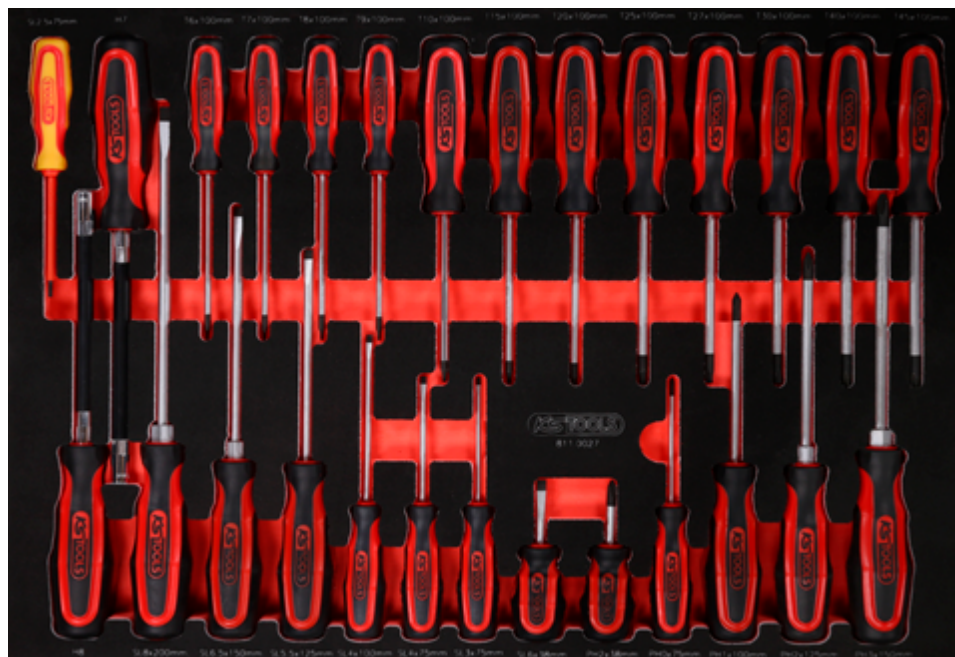

P30

P35

P45

Pos.	Code	Description	pcs
1	117.0502	ERGOTORQUE VDE slot screwdriver, 2,5 mm	1
2	159.1127	ERGOTORQUEplus Socket screwdriver, 7 mm	1
3	159.1134	ERGOTORQUEplus screwdriver, Torx, T6	1
4	159.1135	ERGOTORQUEplus screwdriver, Torx, T7	1
5	159.1030	ERGOTORQUEplus screwdriver, Torx, T8	1
6	159.1031	ERGOTORQUEplus screwdriver, Torx, T9	1
7	159.1032	ERGOTORQUEplus screwdriver, Torx, T10	1
8	159.1033	ERGOTORQUEplus screwdriver, Torx, T15	1
9	159.1034	ERGOTORQUEplus screwdriver, Torx, T20	1
10	159.1035	ERGOTORQUEplus screwdriver, Torx, T25	1
11	159.1036	ERGOTORQUEplus screwdriver, Torx, T27	1
12	159.1037	ERGOTORQUEplus screwdriver, Torx, T30	1
13	159.1038	ERGOTORQUEplus screwdriver, Torx, T40	1
14	159.1136	ERGOTORQUEplus screwdriver, Torx, T45	1
15	159.2128	ERGOTORQUEplus Socket screwdriver, 8 mm	1
16	159.1011	ERGOTORQUEplus screwdriver for slotted screws, 8 mm, 315 mm	1
17	159.1009	ERGOTORQUEplus screwdriver for slotted screws, 6,5 mm, 255 mm	1
18	159.1006	ERGOTORQUEplus screwdriver for slotted screws, 5,5 mm, 230 mm	1
19	159.1004	ERGOTORQUEplus screwdriver for slotted screws, 4 mm, 180 mm	1
20	159.1003	ERGOTORQUEplus screwdriver for slotted screws, 4 mm, 155 mm	1
21	159.1002	ERGOTORQUEplus screwdriver for slotted screws, 3 mm, 155 mm	1
22	159.1001	ERGOTORQUEplus screwdriver for slotted screws, 6 mm, stubby	1
23	159.1026	ERGOTORQUEplus screwdriver for screws PH, PH2, stubby	1
24	159.1027	ERGOTORQUEplus screwdriver for screws PH, PH0, 155 mm	1
25	159.1029	ERGOTORQUEplus screwdriver for screws PH, PH1, 205 mm	1
26	159.1022	ERGOTORQUEplus screwdriver for screws PH, PH2, 230 mm	1
27	159.1024	ERGOTORQUEplus screwdriver for screws PH, PH3, 265 mm	1