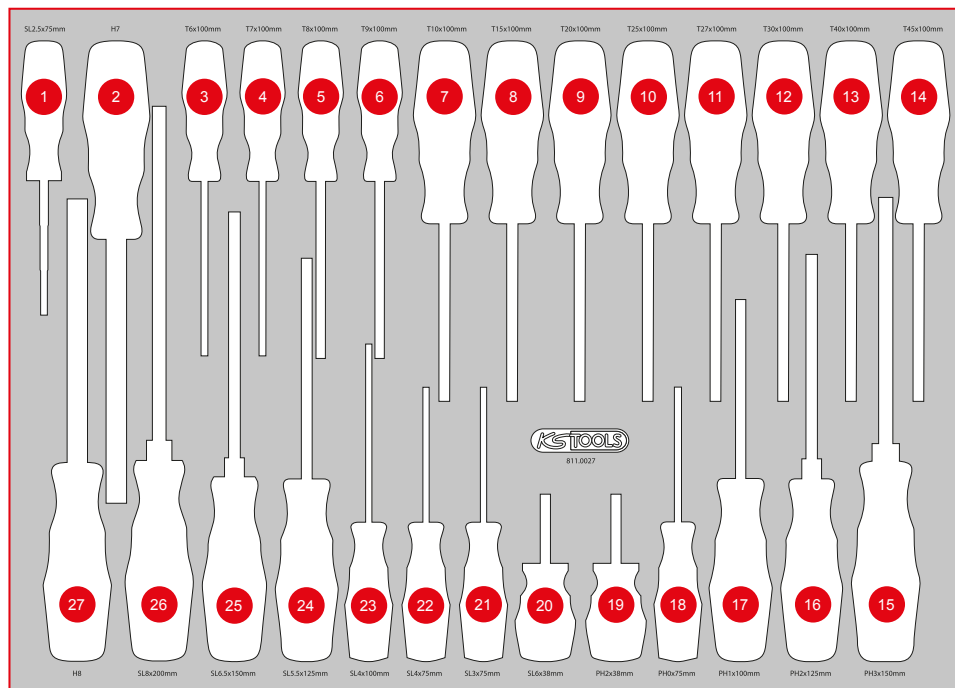

811.0027

M Screwdriver set

129,- EUR

568 x 398

P10

P10TC

P15

P20

P30

P35

P45

Pos.	Code	Description	pcs
1	117.0502	ERGOTORQUE VDE slot screwdriver, 2,5 mm	1
2	159.1127	ERGOTORQUEplus Socket screwdriver, 7 mm	1
3	159.1134	ERGOTORQUEplus screwdriver, Torx, T6	1
4	159.1135	ERGOTORQUEplus screwdriver, Torx, T7	1
5	159.1030	ERGOTORQUEplus screwdriver, Torx, T8	1
6	159.1031	ERGOTORQUEplus screwdriver, Torx, T9	1
7	159.1032	ERGOTORQUEplus screwdriver, Torx, T10	1
8	159.1033	ERGOTORQUEplus screwdriver, Torx, T15	1
9	159.1034	ERGOTORQUEplus screwdriver, Torx, T20	1
10	159.1035	ERGOTORQUEplus screwdriver, Torx, T25	1
11	159.1036	ERGOTORQUEplus screwdriver, Torx, T27	1
12	159.1037	ERGOTORQUEplus screwdriver, Torx, T30	1
13	159.1038	ERGOTORQUEplus screwdriver, Torx, T40	1
14	159.1136	ERGOTORQUEplus screwdriver, Torx, T45	1
15	159.2128	ERGOTORQUEplus Socket screwdriver, 8 mm	1
16	159.1011	ERGOTORQUEplus screwdriver for slotted screws, 8 mm, 315 mm	1
17	159.1009	ERGOTORQUEplus screwdriver for slotted screws, 6,5 mm, 255 mm	1
18	159.1006	ERGOTORQUEplus screwdriver for slotted screws, 5,5 mm, 230 mm	1
19	159.1004	ERGOTORQUEplus screwdriver for slotted screws, 4 mm, 180 mm	1
20	159.1003	ERGOTORQUEplus screwdriver for slotted screws, 4 mm, 155 mm	1
21	159.1002	ERGOTORQUEplus screwdriver for slotted screws, 3 mm, 155 mm	1
22	159.1001	ERGOTORQUEplus screwdriver for slotted screws, 6 mm, stubby	1
23	159.1026	ERGOTORQUEplus screwdriver for screws PH, PH2, stubby	1
24	159.1027	ERGOTORQUEplus screwdriver for screws PH, PH0, 155 mm	1
25	159.1029	ERGOTORQUEplus screwdriver for screws PH, PH1, 205 mm	1
26	159.1022	ERGOTORQUEplus screwdriver for screws PH, PH2, 230 mm	1
27	159.1024	ERGOTORQUEplus screwdriver for screws PH, PH3, 265 mm	1

P 10

P 15

P 20

P 25

P 30

P 35

P 40

P 45