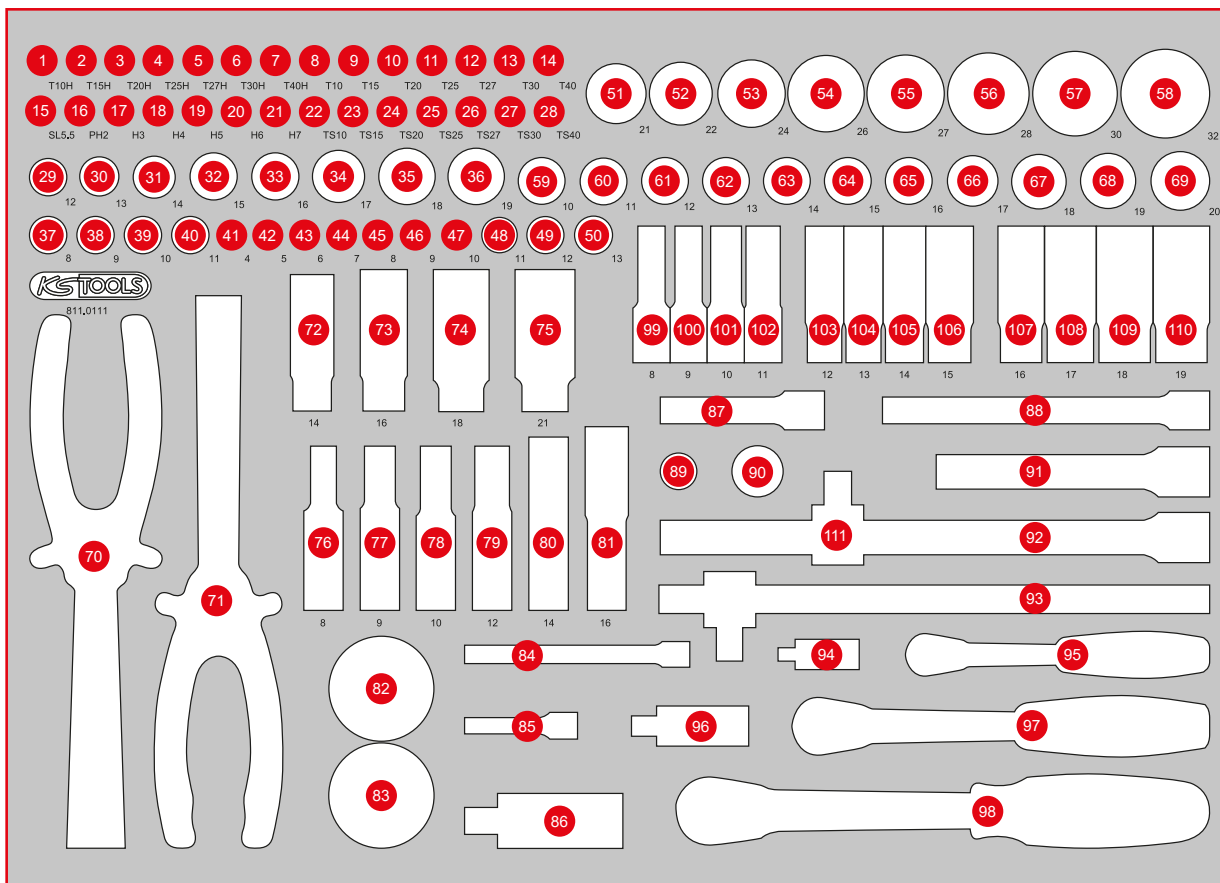

Pos.	Code	Description	pcs	Pos.	Code	Description	pcs	Pos.	Code	Description	pcs
61	917.1212	1/2" Hexagonal socket, 12 mm	1	79	500.7304	3/8" Glow plug joint sockets, short, 75 mm, 12 mm	1	96	911.3850	3/8" Universal joint	1
62	917.1213	1/2" Hexagonal socket, 13 mm	1	80	500.7305	3/8" Glow plug joint sockets, short, 75 mm, 14 mm	1	97	920.3890	3/8" SlimPOWER Reversible ratchet, 72 teeth	1
63	917.1214	1/2" Hexagonal socket, 14 mm	1	81	500.7306	3/8" Glow plug joint sockets, short, 75 mm, 16 mm	1	98	920.1290	1/2" SlimPOWER Reversible ratchet, 72 teeth	1
64	917.1215	1/2" Hexagonal socket, 15 mm	1	82	914.1410	Mini hand reversible ratchet, 1/4", 72 teethh	1	99	917.3828	3/8" Hexagonal socket, deep, 8 mm	1
65	917.1216	1/2" Hexagonal socket, 16 mm	1	83	914.3810	Mini hand reversible ratchet, 3/8", 72 teethh	1	100	917.3829	3/8" Hexagonal socket, deep, 9 mm	1
66	917.1217	1/2" Hexagonal socket, 17 mm	1	84	911.1424	1/4" Extension with hexagon drive, 100 mm	1	101	917.3830	3/8" Hexagonal socket, deep, 10 mm	1
67	917.1218	1/2" Hexagonal socket, 18 mm	1	85	911.1423	1/4" Extension with hexagon drive, 50 mm	1	102	917.3831	3/8" Hexagonal socket, deep, 11 mm	1
68	917.1219	1/2" Hexagonal socket, 19 mm	1	86	911.1250	1/2" Universal joint	1	103	917.3832	3/8" Hexagonal socket, deep, 12 mm	1
69	917.1220	1/2" Hexagonal socket, 20 mm	1	87	911.3801	3/8" Extension with knurling, 75 mm	1	104	917.3833	3/8" Hexagonal socket, deep, 13 mm	1
70	500.7310	Glow plug pliers, angled, 235 mm	1	88	911.3802	3/8" Extension with knurling, 150 mm	1	105	917.3834	3/8" Hexagonal socket, deep, 14 mm	1
71	500.7330	Glow plug pliers, 265 mm	1	89	911.3897	3/8" Reducing adaptor, 3/8" F x 1/4" M	1	106	917.3835	3/8" Hexagonal socket, deep, 15 mm	1
72	911.3990	3/8" Special spark plug socket, thin-walled, 14 mm	1	90	911.3826	3/8" Slider/Reducing adaptor, 1/2" F x 3/8" M	1	107	917.3836	3/8" Hexagonal socket, deep, 16 mm	1
73	911.3804	3/8" Spark plug socket, 16 mm	1	91	911.1202	1/2" Extensions, 125 mm	1	108	917.3837	3/8" Hexagonal socket, deep, 17 mm	1
74	911.3823	3/8" Spark plug socket, 18 mm	1	92	911.1203	1/2" Extensions, 250 mm	1	109	917.3838	3/8" Hexagonal socket, deep, 18 mm	1
75	911.3805	3/8" Spark plug socket, 21 mm	1	93	911.1204	Sliding T-bar, 1/2", 250 mm	1	110	917.3839	3/8" Hexagonal socket, deep, 19 mm	1
76	500.7301	3/8" Glow plug joint sockets, short, 75 mm, 8 mm	1	94	911.1450	1/4" Universal joint	1	111	911.1207	3/8" Sliding adaptor, 3/8" F x 1/2" M	1
77	500.7302	3/8" Glow plug joint sockets, short, 75 mm, 9 mm	1	95	920.1490	1/4" SlimPOWER Reversible ratchet, 72 teeth	1				
78	500.7303	3/8" Glow plug joint sockets, short, 75 mm, 10 mm	1								