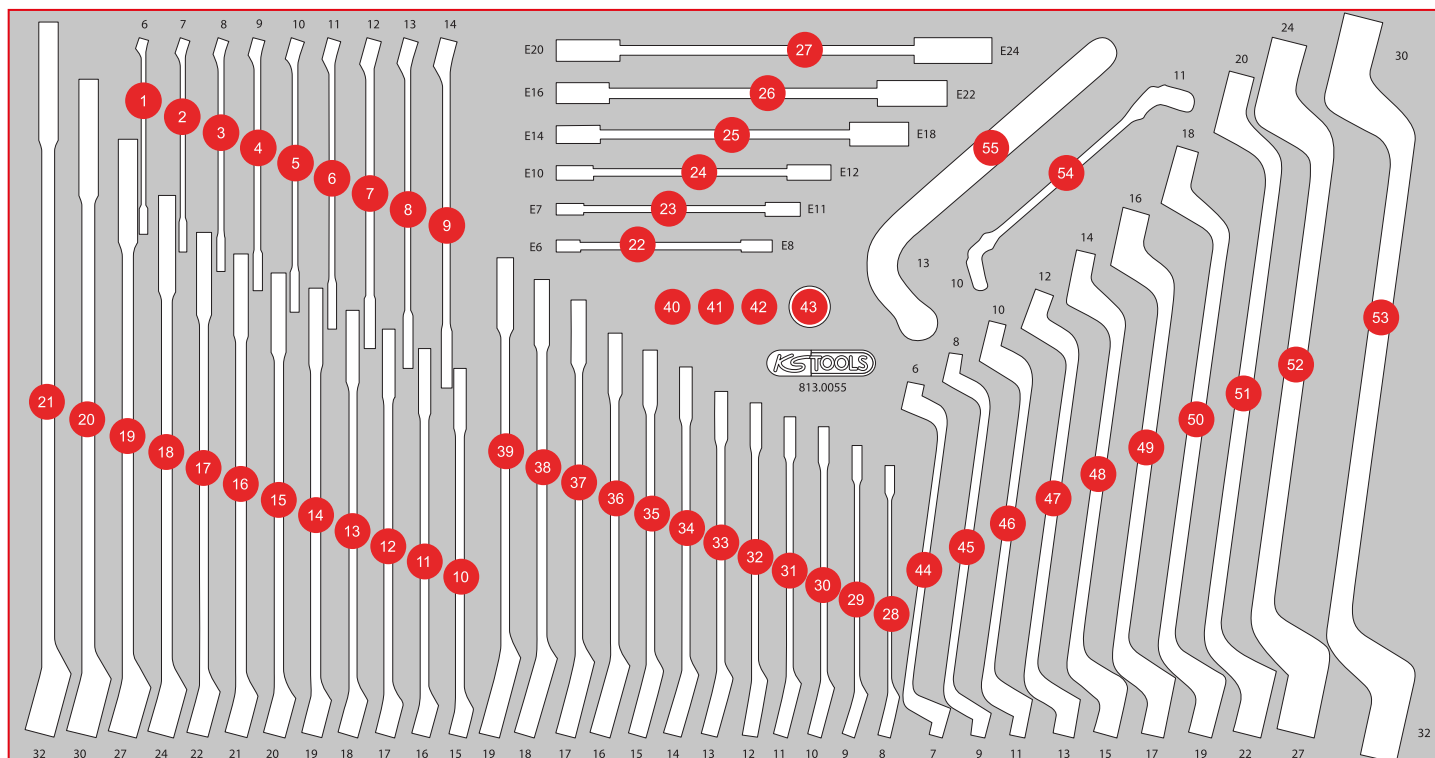

813.0055

L Screw spanner set

489, —^{EUR}

Pos.	Code	Description	pcs	Pos.	Code	Description	pcs	Pos.	Code	Description	pcs
1	517.0606	Combination spanners, offset, 6 mm	1	13	517.0618	Combination spanners, offset, 18 mm	1	25	911.0374	Double ring spanner for Torx E profile, E14 x E18	1
2	517.0607	Combination spanners, offset, 7 mm	1	14	517.0619	Combination spanners, offset, 19 mm	1	26	911.0375	Double ring spanner for Torx E profile, E16 x E22	1
3	517.0608	Combination spanners, offset, 8 mm	1	15	517.0620	Combination spanners, offset, 20 mm	1	27	911.0376	Double ring spanner for Torx E profile, E20 x E24	1
4	517.0609	Combination spanners, offset, 9 mm	1	16	517.0621	Combination spanners, offset, 21 mm	1	28	503.4608	GEARplus reversing combination ratcheting spanner, 8 mm	1
5	517.0610	Combination spanners, offset, 10 mm	1	17	517.0622	Combination spanners, offset, 22 mm	1	29	503.4609	GEARplus reversing combination ratcheting spanner, 9 mm	1
6	517.0611	Combination spanners, offset, 11 mm	1	18	517.0624	Combination spanners, offset, 24 mm	1	30	503.4610	GEARplus reversing combination ratcheting spanner, 10 mm	1
7	517.0612	Combination spanners, offset, 12 mm	1	19	517.0627	Combination spanners, offset, 27 mm	1	31	503.4611	GEARplus reversing combination ratcheting spanner, 11 mm	1
8	517.0613	Combination spanners, offset, 13 mm	1	20	517.0630	Combination spanners, offset, 30 mm	1				
9	517.0614	Combination spanners, offset, 14 mm	1	21	517.0632	Combination spanners, offset, 32 mm	1				
10	517.0615	Combination spanners, offset, 15 mm	1	22	911.0371	Double ring spanner for Torx E profile, E6 x E8	1				
11	517.0616	Combination spanners, offset, 16 mm	1	23	911.0372	Double ring spanner for Torx E profile, E7 x E11	1				
12	517.0617	Combination spanners, offset, 17 mm	1	24	911.0373	Double ring spanner for Torx E profile, E10 x E12	1				