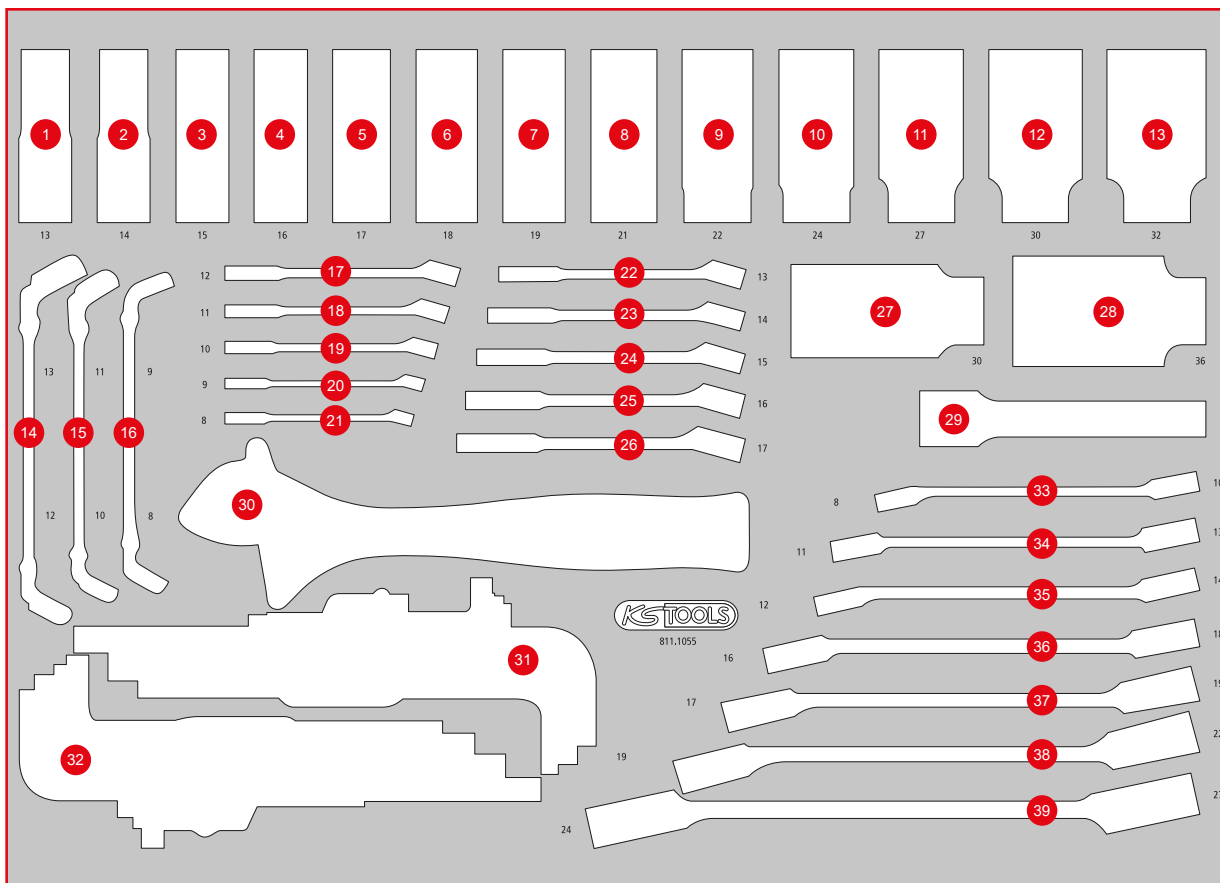

Pos.	Code	Description	pcs	Pos.	Code	Description	pcs	Pos.	Code	Description	pcs
21	518.0007	CHROMEplus Combination spanner, stubby, 8 mm	1	26	518.0017	CHROMEplus Combination spanner, stubby, 17 mm	1	32	151.5210	Ball head Torx angled socket wrench set, extra long, 9 pcs	9
22	518.0013	CHROMEplus Combination spanner, stubby, 13 mm	1	27	150.1705	Special drive shaft impact socket, 1/2", 30 mm	1	33	517.0252	Open double ring spanner, offset, 8 x 10mm	1
23	518.0014	CHROMEplus Combination spanner, stubby, 14 mm	1	28	150.1707	Special drive shaft impact socket, 1/2", 36 mm	1	34	517.9244	Open double ring spanner, offset, 11 x 13 mm	1
24	518.0015	CHROMEplus Combination spanner, stubby, 15 mm	1	29	515.1135	1/2" Impact extension, 125 mm	1	35	517.0258	Open double ring spanner, offset, 12 x 14 mm	1
25	518.0016	CHROMEplus Combination spanner, stubby, 16 mm	1	30	577.0251	Adjustable spanner with dual component comfort grip handle, 28 mm	1	36	517.0263	Open double ring spanner, offset, 16 x 18 mm	1
				31	151.4420	Ball ended hexagon key wrench set, extra long, 9 pcs	9	37	517.0264	Open double ring spanner, offset, 17 x 19 mm	1
								38	517.0266	Open double ring spanner, offset, 19 x 22 mm	1
								39	517.0268	Open double ring spanner, offset, 24 x 27 mm	1

P 10

P 15

P 20

P 25

P 30

P 35

P 40

P 45

M

L

S

XL

Individual parts

Accessories