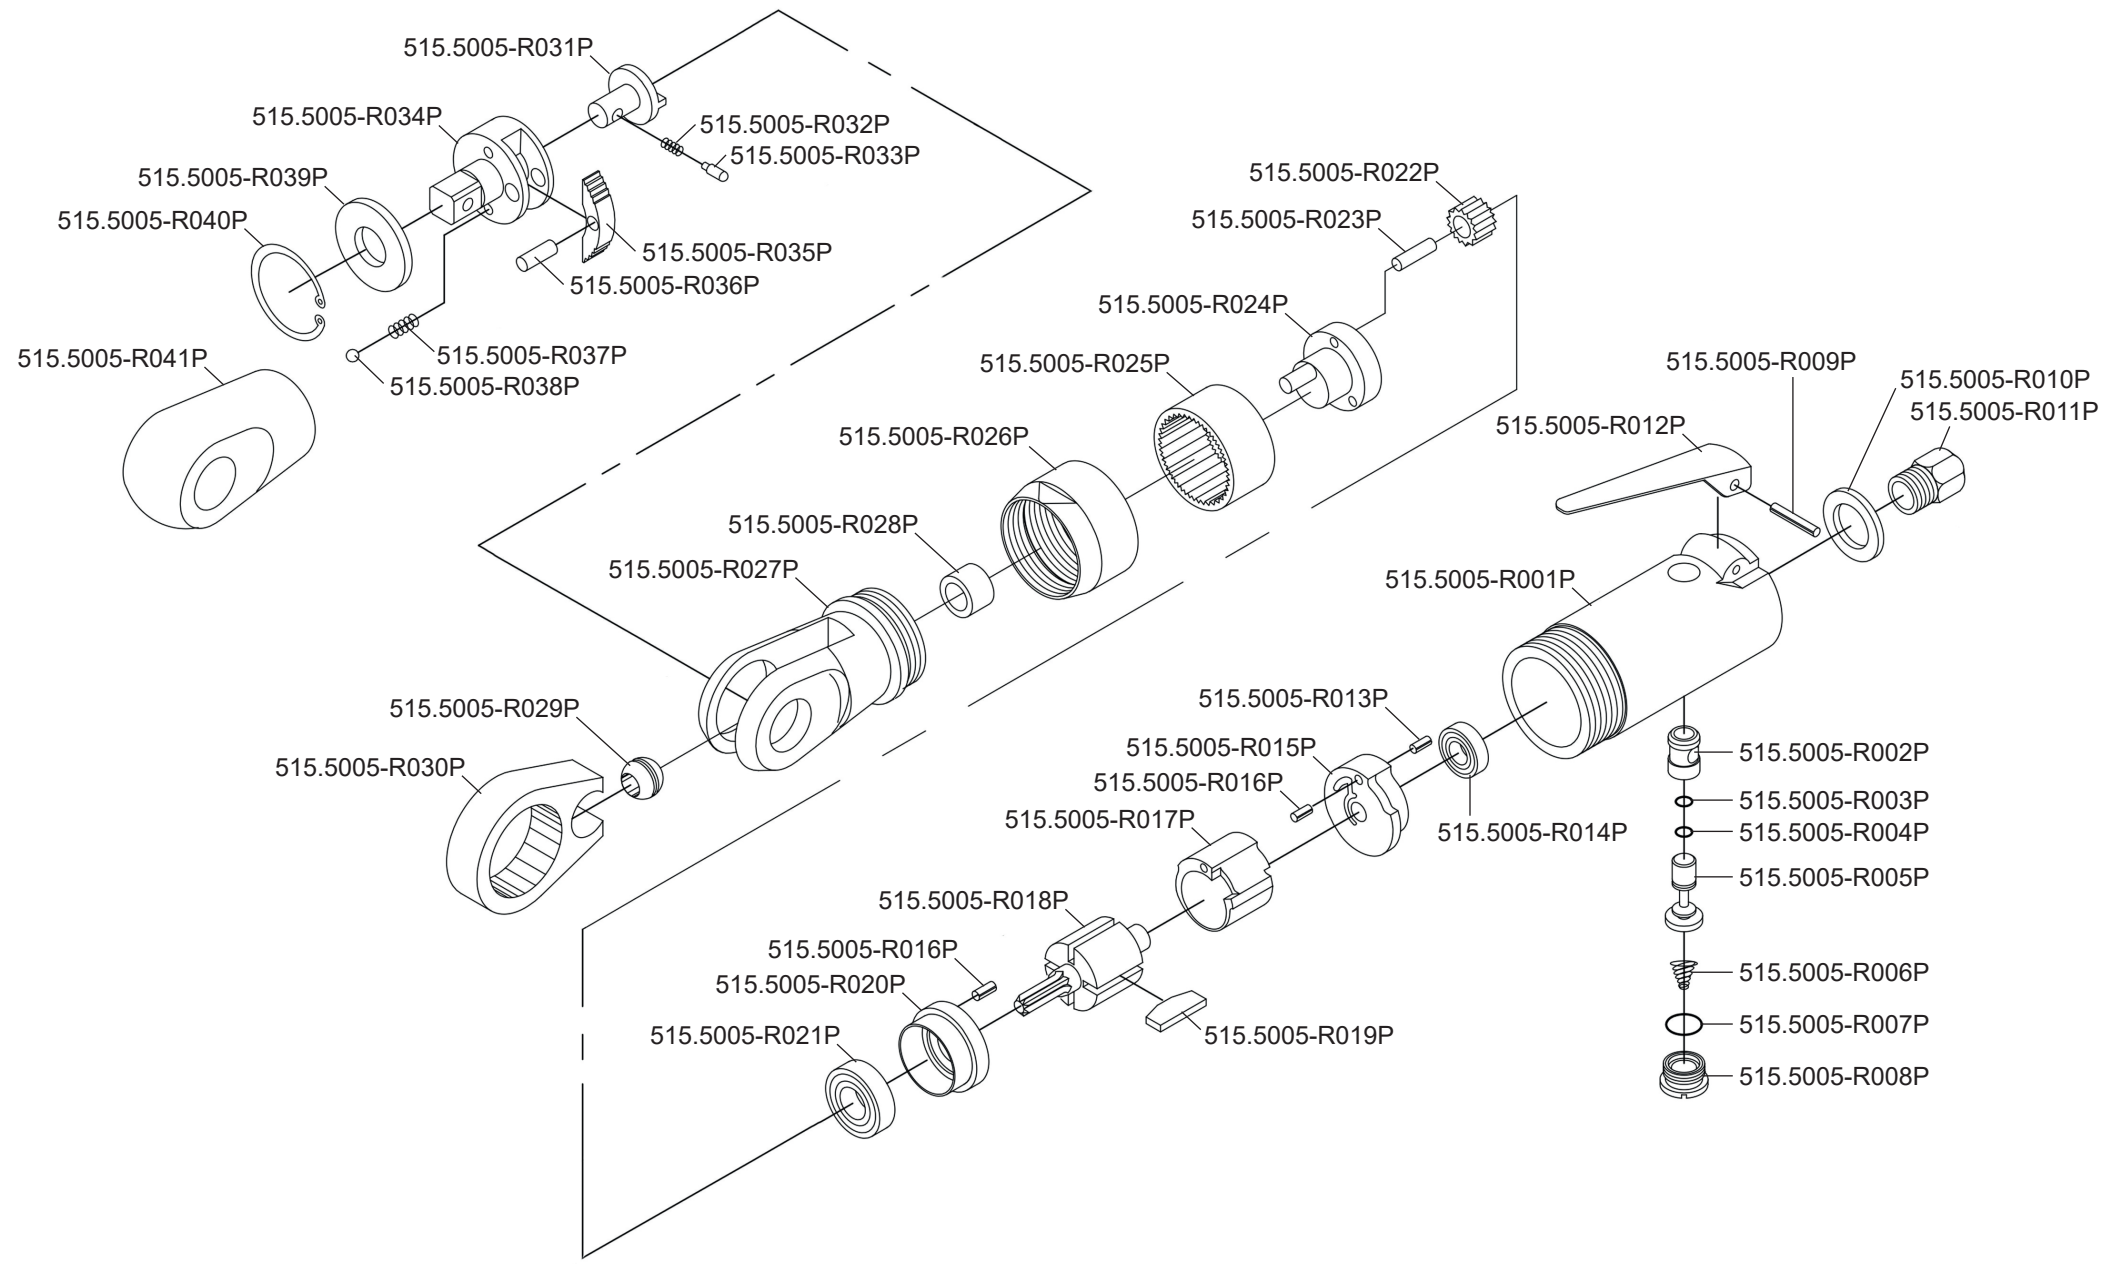

Art. 515.5005

**Art. 515.5005**

Art.-Nr.	Description	Beschreibung	Menge Qty.
515.5005-R001P	Motor Housing	Motorgehäuse	1
515.5005-R002P	Valve Bushing	Ventilbuchse	1
515.5005-R003P	O-Ring	O-Ring	1
515.5005-R005P	Throttle Valve	Drosselklappe	1
515.5005-R004P	O-Ring	O-Ring	1
515.5005-R006P	Valve Spring	Ventilfeder	1
515.5005-R007P	O-Ring	O-Ring	1
515.5005-R008P	Valve Screw	Ventilschraube	1
515.5005-R009P	Spring Pin	Splint für Gashebel	1
515.5005-R010P	Exhaust Sleeve	Abgashülse	1
515.5005-R011P	Inlet Bushing	Einlassbuchse	1
515.5005-R012P	Throttle Lever	Gashebel	1
515.5005-R013P	Spring Pin	Splint	1
515.5005-R014P	Ball Bearing	Kugellager	1
515.5005-R015P	Rear End Plate	Hintere Abdeckung	1
515.5005-R016P	Spring Pin	Spannstift	2
515.5005-R017P	Cylinder	Zylinder	1
515.5005-R018P	Rotor	Rotor	1
515.5005-R019P	Rotor Blade	Rotorblatt	4
515.5005-R020P	Front End Plate	Vordere Abdeckung	1
515.5005-R021P	Ball Bearing	Kugellager	1

Art.-Nr.	Description	Beschreibung	Menge Qty.
515.5005-R022P	Planet Gear	Zahnrad für Planetengetriebe	3
515.5005-R023P	Planet Pin	Pin für Zahnrad	3
515.5005-R024P	Gear Cage	Getriebekorb	1
515.5005-R025P	Internal Gear	Getriebering Innenverzahnt	1
515.5005-R026P	Clamp Nut	Spannmutter	1
515.5005-R027P	Ratchet Housing	Ratschengehäuse	1
515.5005-R028P	Needle Bearing	Lager	1
515.5005-R029P	Drive Busing	Antriebsbuchse	1
515.5005-R030P	Ratchet Yoke	Ratschenkopf	1
515.5005-R031P	Reverse Button	Umkehrschalter	1
515.5005-R032P	Reverse Spring	Feder	1
515.5005-R033P	Reverse Pin	Bolzen	1
515.5005-R034P	1/4" Ratchet Anvil	1/4" Antriebskopf	1
515.5005-R035P	Ratchet Pawl	Ratschenklinke	1
515.5005-R036P	Pawl Pin	Bolzen	1
515.5005-R037P	Pawl Spring	Feder	2
515.5005-R038P	Thrust Ball	Schubkugel	2
515.5005-R039P	Trust Washer	Druckscheibe	1
515.5005-R040P	Retaining Ring	Sicherungsring	1
515.5005-R041P	Ratchet Housing Cover	Ratschengehäusedeckel	1