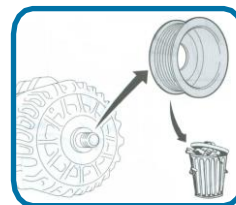

TECHNICAL INFORMATION / INFORMACIÓN TÉCNICA INFORMATIONS TECHNIQUES / INFORMAÇÃO TÉCNICA

17-1020KIT B

ANTI-VIBRATION KIT composed of crankshaft pulley Ref. 17-1020 and alternator pulley Ref. 30-1044

OEM → CITROËN: 0515R0 / 0515T0 / 0515V0 / 0515V4 / 0515V7 / 0515V8 / 0515P8 FORD: 1147683 / 1319519 / 1369546 / 1473366 / 1485765 / 1517975 / 1517976 / 2S6Q6B319AD / 2S6Q6B319AA / 2S6Q6B319AB / 3M5Q6B319CB / 3M5Q6B319CC MAZDA: Y60311401 VOLVO: 31251290 / 31272289

Assembly instruction:

This Crankshaft Pulley has been designed to work with the Overrunning Alternator Pulley Ref. 30-1044.

Failure to assemble the complete KIT will invalidate the warranty of your IJS GROUP product.

Tighten the torque to 130 NM and tighten the screw 180°.

When changing the pulley, respect the direction, change the belts and adjust them to the correct tension.

ES

Instrucciones de montaje:

Esta polea del cigüeñal ha sido diseñada para funcionar con la polea libre del alternador Ref. 30-1044.