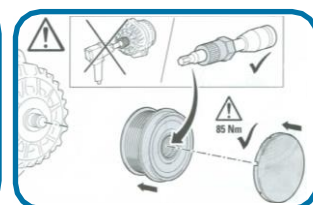

TECHNICAL INFORMATION / INFORMACIÓN TÉCNICA INFORMATIONS TECHNIQUES / INFORMAÇÃO TÉCNICA

17-1081KIT B

ANTI-VIBRATION KIT composed of crankshaft pulley
Ref. **17-1081** and alternator pulley Ref. **30-1041B**
OEM → BMW: 11237788611 / 11237793593 /
11238511371

Assembly instruction:

This Crankshaft Pulley has been designed to work with the Overrunning Alternator Pulley Ref. 30-1041B.

Failure to assemble the complete KIT will invalidate the warranty of your IJS GROUP product.

Tighten the torque to 130 NM and tighten the screw 180°.

When changing the pulley, respect the direction, change the belts and adjust them to the correct tension.

ES

Instrucciones de montaje:

Esta polea del cigüeñal ha sido diseñada para funcionar con la polea libre del alternador Ref. 30-1041B.