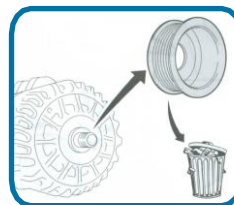

Assembly instruction:

This Crankshaft Pulley has been designed to work with the Overrunning Alternator Pulley Ref. 30-1306.

Failure to assemble the complete KIT will invalidate the warranty of your IJS GROUP product.

Tighten the torque to 130 NM and tighten the screw 180°.

When changing the pulley, respect the direction, change the belts and adjust them to the correct tension.

ES

Instrucciones de montaje:

Esta polea del cigüeñal ha sido diseñada para funcionar con la polea libre del alternador Ref. 30-1306.