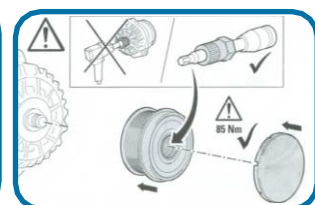

TECHNICAL INFORMATION / INFORMACIÓN TÉCNICA INFORMATIONS TECHNIQUES / INFORMAÇÃO TÉCNICA

17-1325KIT

ANTI-VIBRATION KIT composed of crankshaft pulley
Ref. **17-1325** and alternator pulley Ref. **30-1306**
OEM → BMW: 11238593226

Assembly instruction:

This Crankshaft Pulley has been designed to work with the Overrunning Alternator Pulley Ref. 30-1306.

Failure to assemble the complete KIT will invalidate the warranty of your IJS GROUP product.

Tighten the torque to 130 NM and tighten the screw 180°.

When changing the pulley, respect the direction, change the belts and adjust them to the correct tension.

ES

Instrucciones de montaje:

Esta polea del cigüeñal ha sido diseñada para funcionar con la polea libre del alternador Ref. 30-1306.