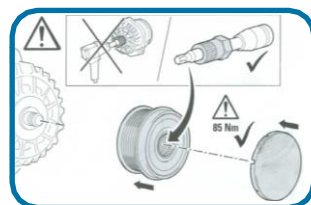

TECHNICAL INFORMATION / INFORMACIÓN TÉCNICA INFORMATIONS TECHNIQUES / INFORMAÇÃO TÉCNICA

17-1029KIT A

ANTI-VIBRATION KIT composed of crankshaft pulley Ref. 17-1029 and alternator pulley Ref. 30-1043

OEM → CITROËN: 0515R0 / 0515T0 / 0515V0 / 0515V4 / 0515V7 / 0515V8 / 0515P8 FORD: 1147683 / 1319519 / 1369546 / 1473366 / 1485765 / 1517975 / 1517976 / 2S6Q6B319AD / 2S6Q6B319AA / 2S6Q6B319AB / 3M5Q6B319CB / 3M5Q6B319CC MAZDA: Y60311401 VOLVO: 31251290 / 31272289

Assembly instruction:

This Crankshaft Pulley has been designed to work with the Overrunning Alternator Pulley Ref. 30-1043.

Failure to assemble the complete KIT will invalidate the warranty of your IJS GROUP product.

Tighten the torque to 130 NM and tighten the screw 180°.

When changing the pulley, respect the direction, change the belts and adjust them to the correct tension.

ES

Instrucciones de montaje:

Esta polea del cigüeñal ha sido diseñada para funcionar con la polea libre del alternador Ref. 30-1043.