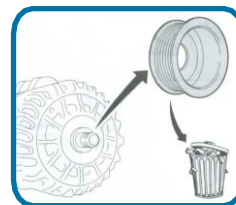

TECHNICAL INFORMATION / INFORMACIÓN TÉCNICA INFORMATIONS TECHNIQUES / INFORMAÇÃO TÉCNICA

17-1029KIT A

ANTI-VIBRATION KIT composed of crankshaft pulley Ref. 17-1029 and alternator pulley Ref. 30-1043

OEM → CITROËN: 0515R0 / 0515T0 / 0515V0 / 0515V4 / 0515V7 / 0515V8 / 0515P8 FORD: 1147683 / 1319519 / 1369546 / 1473366 / 1485765 / 1517975 / 1517976 / 2S6Q6B319AD / 2S6Q6B319AA / 2S6Q6B319AB / 3M5Q6B319CB / 3M5Q6B319CC MAZDA: Y60311401 VOLVO: 31251290 / 31272289

Assembly instruction:

This Crankshaft Pulley has been designed to work with the Overrunning Alternator Pulley Ref. 30-1043.

Failure to assemble the complete KIT will invalidate the warranty of your IJS GROUP product.

Tighten the torque to 130 NM and tighten the screw 180°.

When changing the pulley, respect the direction, change the belts and adjust them to the correct tension.

ES

Instrucciones de montaje:

Esta polea del cigüeñal ha sido diseñada para funcionar con la polea libre del alternador Ref. 30-1043.