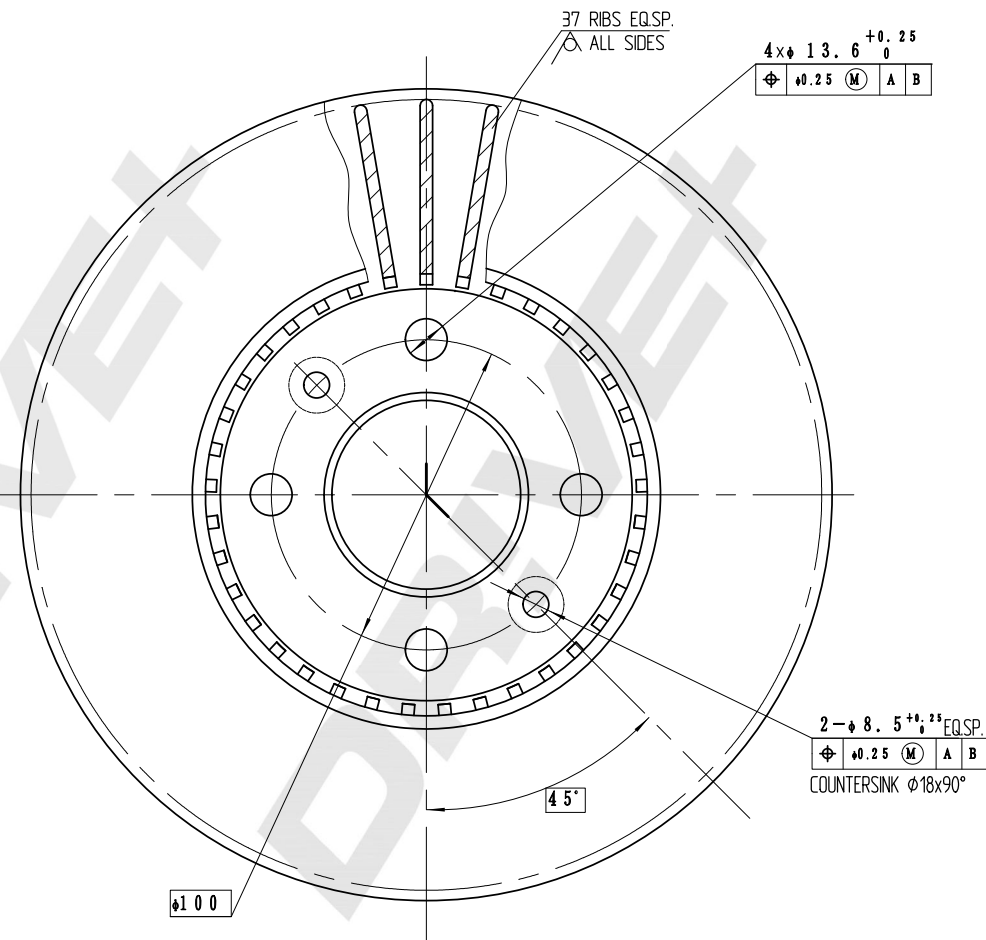

MIN THK 19.8 MM

DP Number	Part Number	Drawing Version Number	Drawing Issue Date	DRIVET
DP1010.11.0830	DBD0830	V1	2025.04.19	