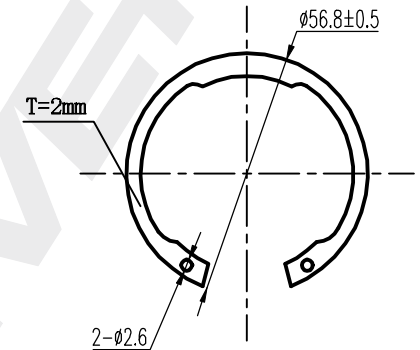

Cap  
1pcs Galvanizing

Circlip  
1pcs BLACK

DP Number	Part Number	Drawing Version Number	Drawing Issue Date	<b>DRIVET</b>
DP2010.10.0097	DRW0097	V1	2025.06.23	