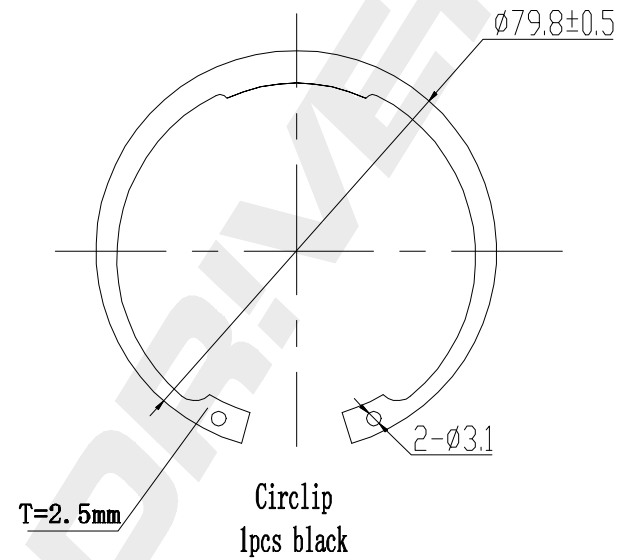

NUT
1pcs Galvanizing

DP Number	Part Number	Drawing Version Number	Drawing Issue Date	DRIVET
DP2010.10.0108	DRW0108	V1	2025.06.23	