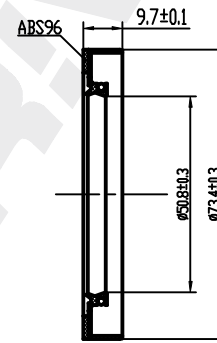

bolt
1pcs Black

Seal 1pcs

DP Number	Part Number	Drawing Version Number	Drawing Issue Date	DRIVET
DP2010.10.0117	DRW0117	V1	2025.08.15	