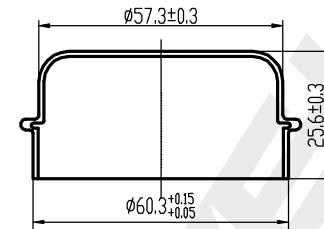

bolt
1pcs Black

Seal 1pcs

DP Number	Part Number	Drawing Version Number	Drawing Issue Date	DRIVET
DP2010.10.0117	DRW0117	V1	2025.08.15	