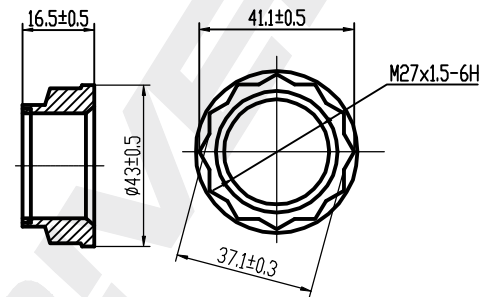

Circlip
1pcs black

NUT
1pcs Galvanizing

DP Number	Part Number	Drawing Version Number	Drawing Issue Date	DRIVET
DP2010.10.0127	DRW0127	V1	2025.07.03	