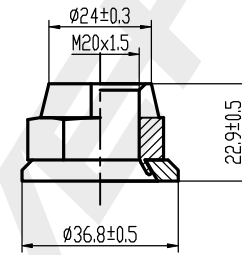

Circlip
1PCS Grayish black

NUT
1PCS Galvanizing

DP Number	Part Number	Drawing Version Number	Drawing Issue Date
DP2010.10.0129	DRW0129	V1	2025.06.23

DRIVET