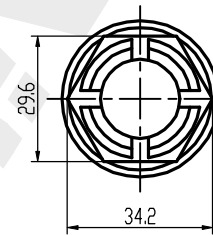

Circlip
1PCS Grayish black

NUT
1PCS Galvanizing

DP Number	Part Number	Drawing Version Number	Drawing Issue Date
DP2010.10.0129	DRW0129	V1	2025.06.23

DRIVET