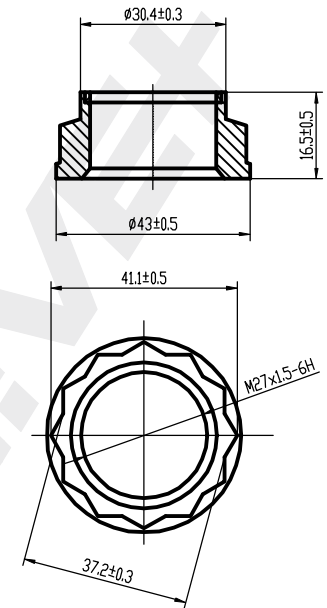

Circlip
1pcs black

NUT
1pcs Galvanizing

DP Number	Part Number	Drawing Version Number	Drawing Issue Date	DRIVET
DP2010.10.0136	DRW0136	V1	2025.07.03	