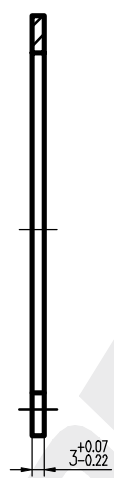

Circlip
1pcs Black

NUT
1pcs Galvanizing

DP Number	Part Number	Drawing Version Number	Drawing Issue Date
DP2010.10.0142	DRW0142	V1	2025.06.23