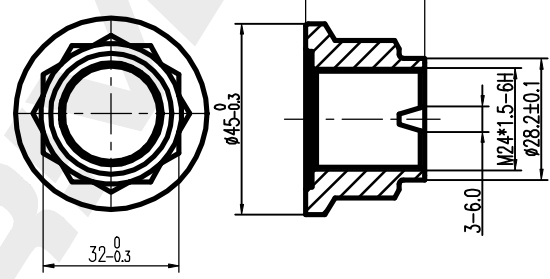

Circlip
1pcs Black

NUT
1pcs Galvanizing

DP Number	Part Number	Drawing Version Number	Drawing Issue Date
DP2010.10.0142	DRW0142	V1	2025.06.23