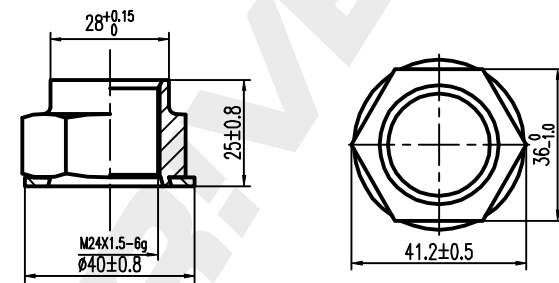

Circlip  
2pcs Black

NUT  
1pcs Galvanizing

DP Number	Part Number	Drawing Version Number	Drawing Issue Date	<b>DRIVET</b>
DP2010.10.0166	DRW0166	V1	2025.06.23	