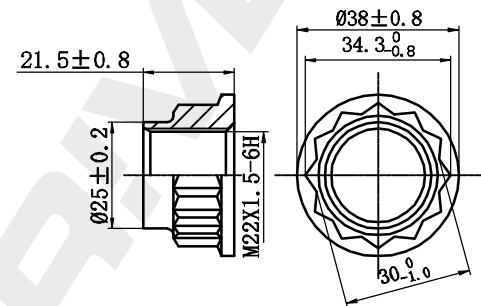

Circlip 1pcs

NUT 1pcs

DP Number	Part Number	Drawing Version Number	Drawing Issue Date	<b>DRIVET</b>
DP2010.10.0175	DRW0175	V1	2025.06.23	