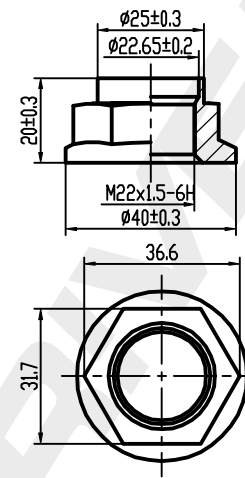

Circlip  
1pcs Black

NUT  
1pcs Galvanizing

DP Number	Part Number	Drawing Version Number	Drawing Issue Date	<b>DRIVET</b>
DP2010.10.0170	DRW0170	V1	2025.06.23	