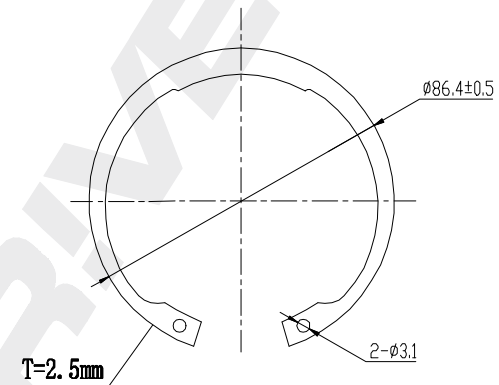

Cotter 1pcs

Circlip
1pcs Black

DP Number	Part Number	Drawing Version Number	Drawing Issue Date	DRIVET
DP2010.10.0184	DRW0184	V1	2025.06.23	