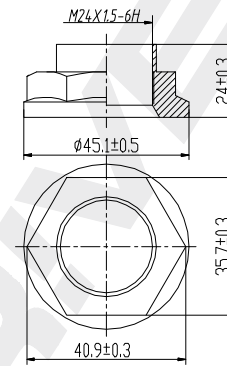

Circlip
1pcs Black

NUT
1pcs Galvanizing

DP Number	Part Number	Drawing Version Number	Drawing Issue Date	DRIVET
DP2010.10.0186	DRW0186	V1	2025.06.23	