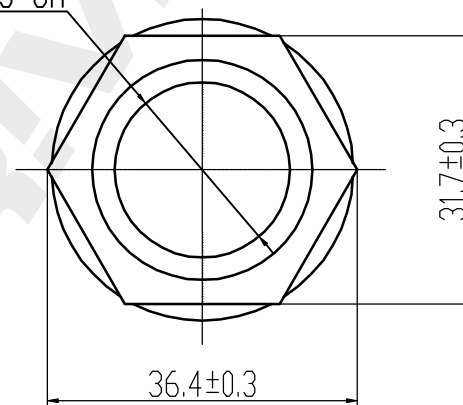

Circlip
1pcs black

M22X1.5-6H

NUT
1pcs Galvanizing

DP Number	Part Number	Drawing Version Number	Drawing Issue Date	DRIVET
DP2010.10.0189	DRW0189	V1	2025.07.03	