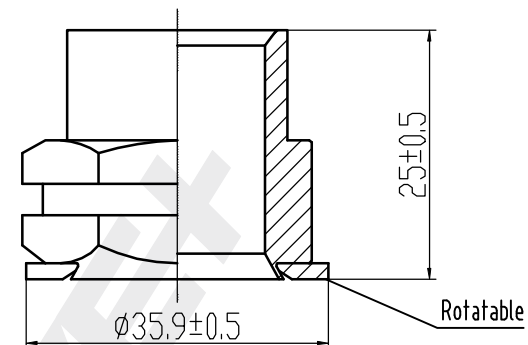

Circlip
1pcs black

M22X1.5-6H

NUT
1pcs Galvanizing

DP Number	Part Number	Drawing Version Number	Drawing Issue Date	DRIVET
DP2010.10.0189	DRW0189	V1	2025.07.03	