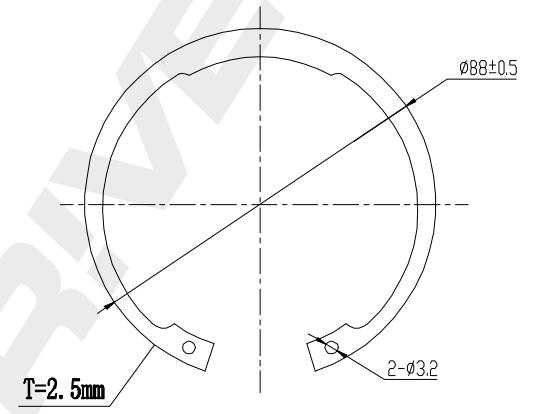

NUT
1pcs Galvanizing

Circlip
1pcs Black

| DP Number | Part Number | Drawing Version Number | Drawing Issue Date | DRIVET |
|----------------|-------------|------------------------|--------------------|---------------|
| DP2010.10.0180 | DRW0180 | V1 | 2025.06.23 | |