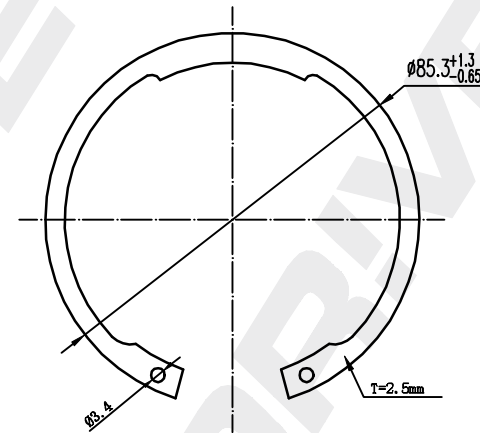

NUT 1pcs Galvanizing

Circlip 1pcs BLACK

CAP 1pcs BLACK

DP Number	Part Number	Drawing Version Number	Drawing Issue Date
DP2010.10.0181	DRW0181	V1	2025.06.23

DRIVET