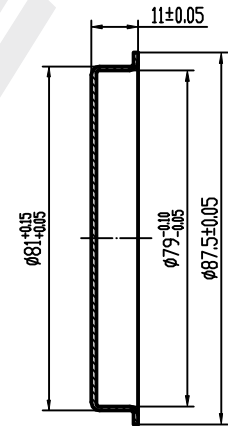

NUT 1pcs Galvanizing

Circlip 1pcs BLACK

CAP 1pcs BLACK

DP Number	Part Number	Drawing Version Number	Drawing Issue Date
DP2010.10.0181	DRW0181	V1	2025.06.23

DRIVET