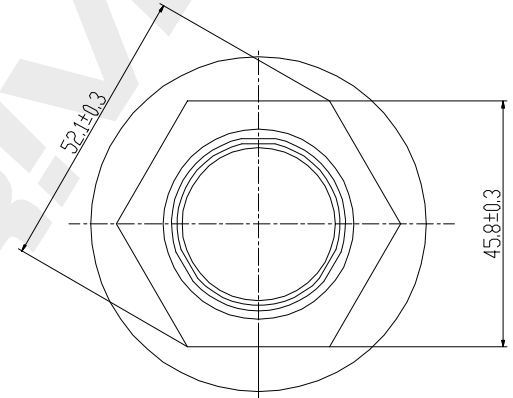

CAP 1pcs

Circlip
1pcs Black

NUT
1pcs Galvanizing

DP Number	Part Number	Drawing Version Number	Drawing Issue Date	DRIVET
DP2010.10.0199	DRW0199	V1	2025.06.23	