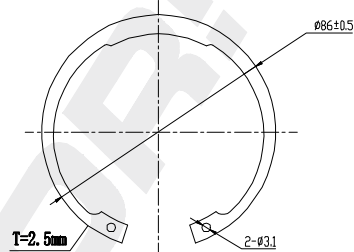

CAP 1pcs

Circlip
1pcs Black

NUT
1pcs Galvanizing

DP Number	Part Number	Drawing Version Number	Drawing Issue Date	DRIVET
DP2010.10.0199	DRW0199	V1	2025.06.23	