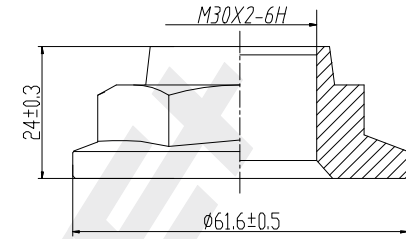

CAP 1pcs

Circlip
1pcs Black

NUT
1pcs Galvanizing

DP Number	Part Number	Drawing Version Number	Drawing Issue Date	DRIVET
DP2010.10.0199	DRW0199	V1	2025.06.23	