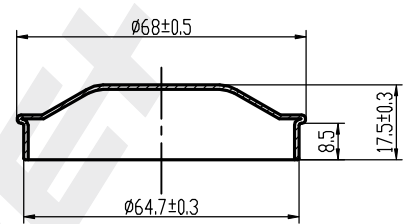

Circlip
1pcs BLACK

Cap
1pcs

NUT
1pcs Galvanizing

DP Number	Part Number	Drawing Version Number	Drawing Issue Date	DRIVET
DP2010.10.0190	DRW0190	V1	2025.06.23	