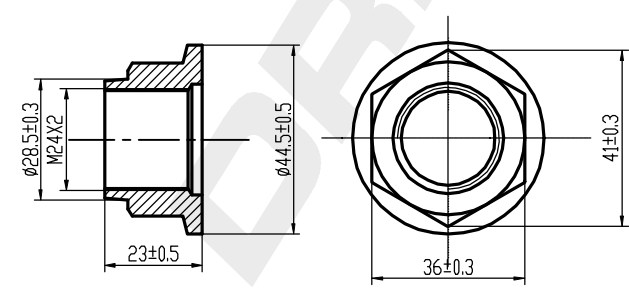

Circlip
1pcs BLACK

Cap
1pcs

NUT
1pcs Galvanizing

DP Number	Part Number	Drawing Version Number	Drawing Issue Date	DRIVET
DP2010.10.0190	DRW0190	V1	2025.06.23	