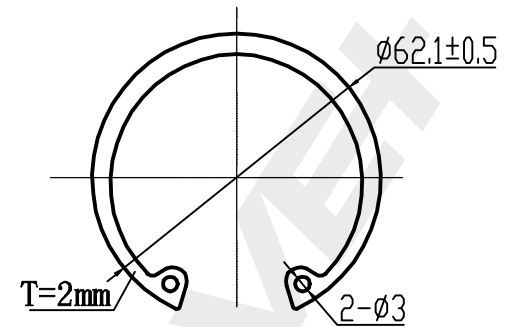

NUT
1pcs Galvanizing

Circlip
1pcs black

CAP
1pcs Galvanizing

DP Number	Part Number	Drawing Version Number	Drawing Issue Date	DRIVET
DP2010.10.0217	DRW0217	V1	2025.08.15	