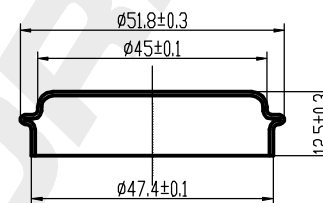

NUT
1pcs Galvanizing

Circlip
1pcs black

CAP
1pcs Galvanizing

DP Number	Part Number	Drawing Version Number	Drawing Issue Date	DRIVET
DP2010.10.0217	DRW0217	V1	2025.08.15	