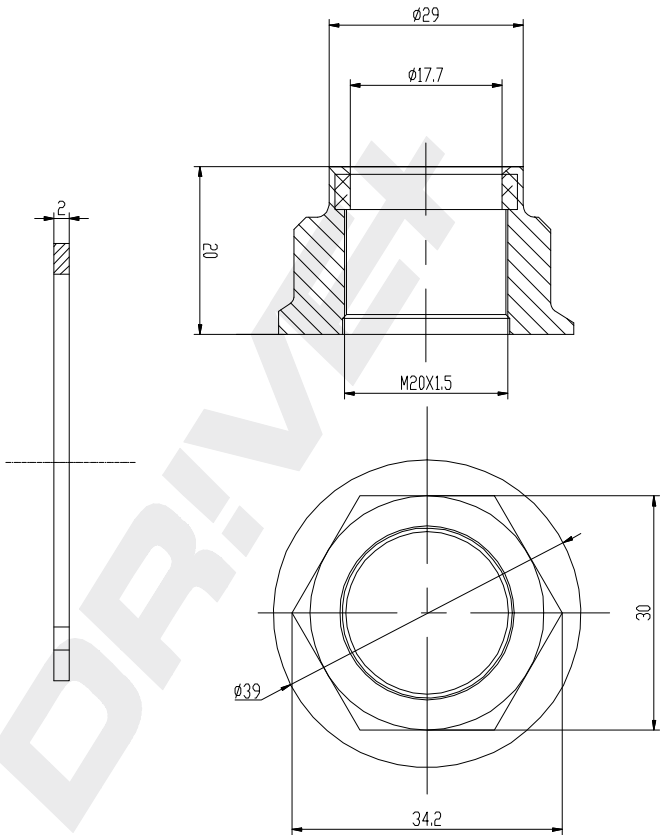

Cirelip  
lpcs Black

NUT  
lpcs Galvanizing

DP Number	Part Number	Drawing Version Number	Drawing Issue Date
DP2010.10.0226	DRW0226	V1	2025.06.23