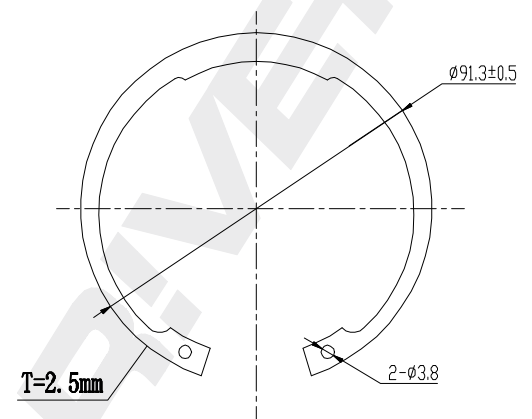

NUT 1pcs

Circlip  
1pcs Black

DP Number	Part Number	Drawing Version Number	Drawing Issue Date	<b>DRIVET</b>
DP2010.10.0229	DRW0229	V1	2025.06.23	