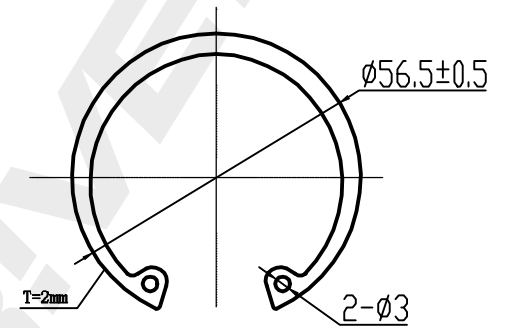

NUT  
1pcs Black

Circlip  
1pcs black

DP Number	Part Number	Drawing Version Number	Drawing Issue Date	<b>DRIVET</b>
DP2010.10.0223	DRW0223	V1	2025.08.15.	