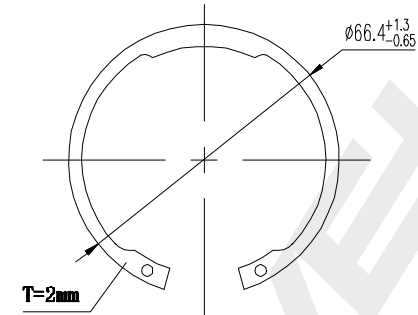

Cap  
1pcs Galvanizing

Circlip  
1pcs black

NUT  
1pcs Galvanizing

DP Number	Part Number	Drawing Version Number	Drawing Issue Date	<b>DRIVET</b>
DP2010.10.0232	DRW0232	V1	2025.06.23	