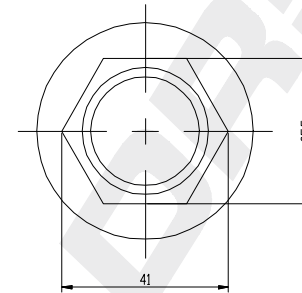

Cap  
1pcs Galvanizing

Circlip  
1pcs black

NUT  
1pcs Galvanizing

DP Number	Part Number	Drawing Version Number	Drawing Issue Date	<b>DRIVET</b>
DP2010.10.0232	DRW0232	V1	2025.06.23	