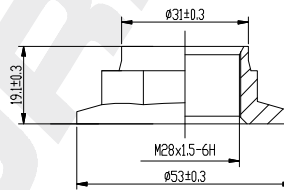

Cap  
1pcs Galvanizing

Circlip  
1pcs black

NUT  
1pcs Galvanizing

DP Number	Part Number	Drawing Version Number	Drawing Issue Date	<b>DRIVET</b>
DP2010.10.0232	DRW0232	V1	2025.06.23	