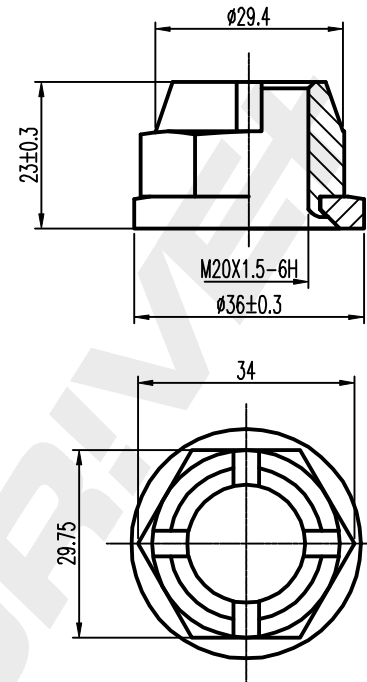

Circlip
1pcs black

NUT 1PCS

The surface of the nut is gold-galvanized
and the gasket is blackened

DP Number	Part Number	Drawing Version Number	Drawing Issue Date	DRIVET
DP2010.10.0246	DRW0246	V1	2025.06.23	