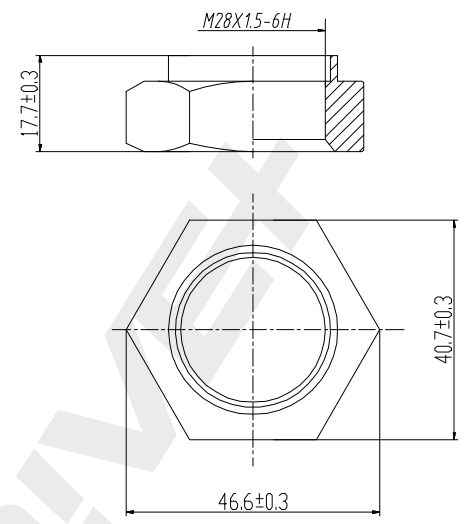

Circlip
1pcs black

NUT
1pcs Galvanizing

Cap
1pcs Galvanizing

DP Number	Part Number	Drawing Version Number	Drawing Issue Date	DRIVET
DP2010.10.0275	DRW0275	V1	2025.06.23	