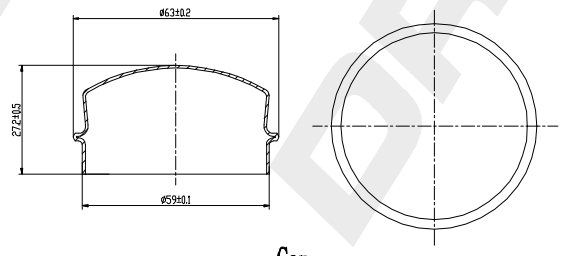

Circlip
1pcs black

NUT
1pcs Galvanizing

Cap
1pcs Galvanizing

DP Number	Part Number	Drawing Version Number	Drawing Issue Date	DRIVET
DP2010.10.0275	DRW0275	V1	2025.06.23	