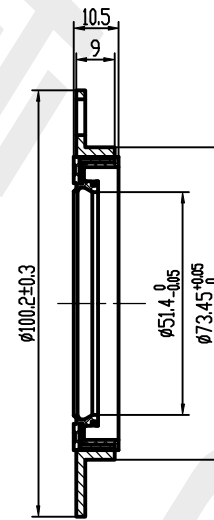

BEARING1

BEARING2

Gear ring seal
1pcs

DP Number	Part Number	Drawing Version Number	Drawing Issue Date	DRIVET
DP2010.10.0294	DRW0294	V1	2025.07.15	