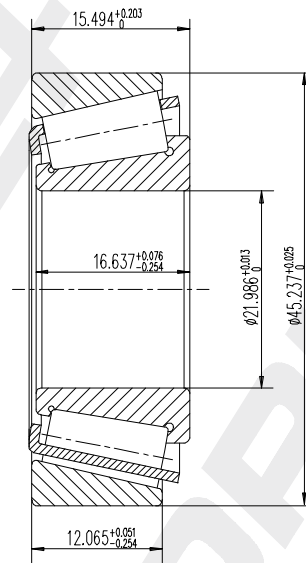

BEARING1

BEARING2

Gear ring seal
1pcs

DP Number	Part Number	Drawing Version Number	Drawing Issue Date	DRIVET
DP2010.10.0294	DRW0294	V1	2025.07.15	