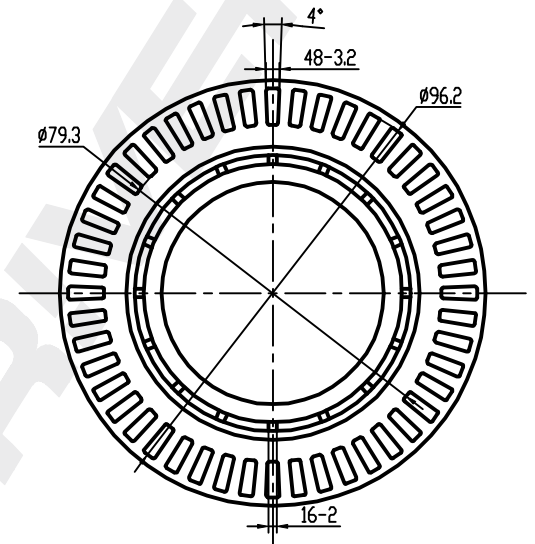

BEARING1

BEARING2

Gear ring seal
1pcs

DP Number	Part Number	Drawing Version Number	Drawing Issue Date	DRIVET
DP2010.10.0294	DRW0294	V1	2025.07.15	