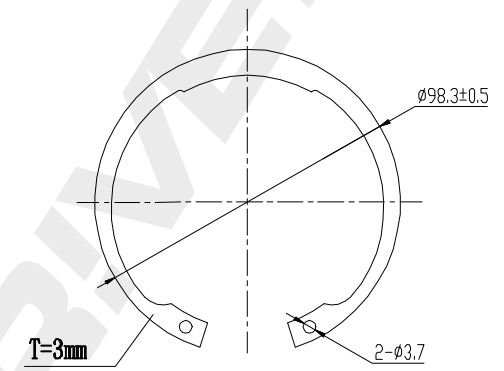

NUT
1pcs Galvanizing

Circlip
1pcs black

DP Number	Part Number	Drawing Version Number	Drawing Issue Date	DRIVET
DP2010.10.0292	DRW0292	V1	2025.06.23	