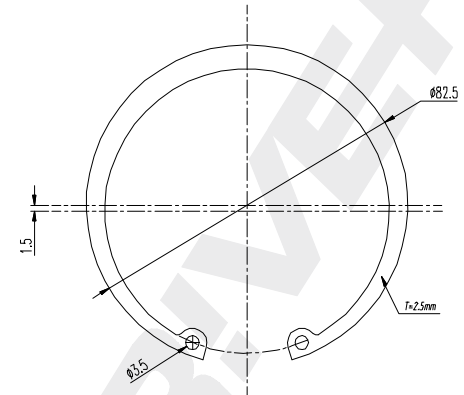

Cotter
1pcs Grey

Circlip
1pcs black

DP Number	Part Number	Drawing Version Number	Drawing Issue Date	DRIVET
DP2010.10.0300	DRW0300	V1	2025.06.23	