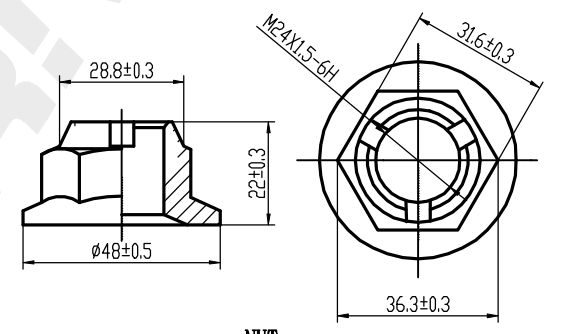

BOLT
3pcs Dacromet

NUT
1pcs BLACK

DP Number	Part Number	Drawing Version Number	Drawing Issue Date
DP2010.10.0314	DRW0314	V1	2025.08.15