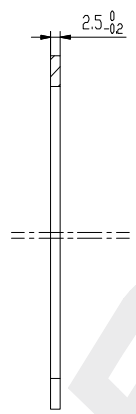

Circlip
1pcs black

NUT 1pcs
Silver electroplating

DP Number	Part Number	Drawing Version Number	Drawing Issue Date
DP2010.10.0330	DRW0330	V1	2025.06.23