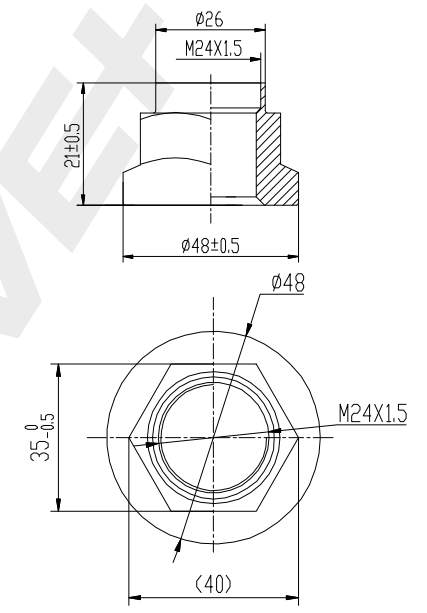

Circlip
1pcs black

NUT 1pcs
Silver electroplating

DP Number	Part Number	Drawing Version Number	Drawing Issue Date
DP2010.10.0330	DRW0330	V1	2025.06.23