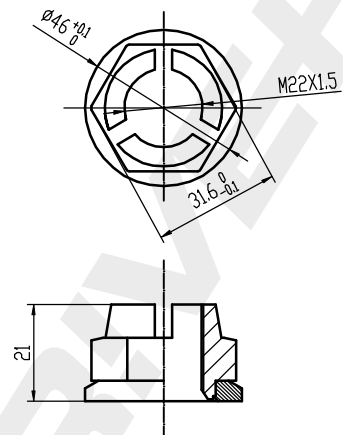

Circlip
1pcs black

NUT 1pcs

DP Number	Part Number	Drawing Version Number	Drawing Issue Date	DRIVET
DP2010.10.0352	DRW0352	V1	2025.06.23	