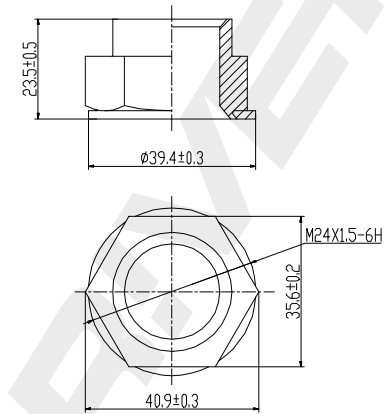

Circlip  
1pcs black

NUT  
1pcs Galvanizing

DP Number	Part Number	Drawing Version Number	Drawing Issue Date	<b>DRIVET</b>
DP2010.10.0363	DRW0363	V1	2025.06.23	