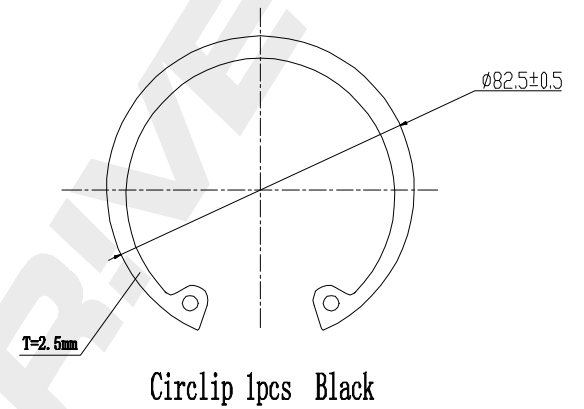

NUT 2PCS Galvanized

Circlip 1pcs Black

DP Number	Part Number	Drawing Version Number	Drawing Issue Date	<b>DRIVET</b>
DP2010.10.0392	DRW0392	V1	2025.06.25	