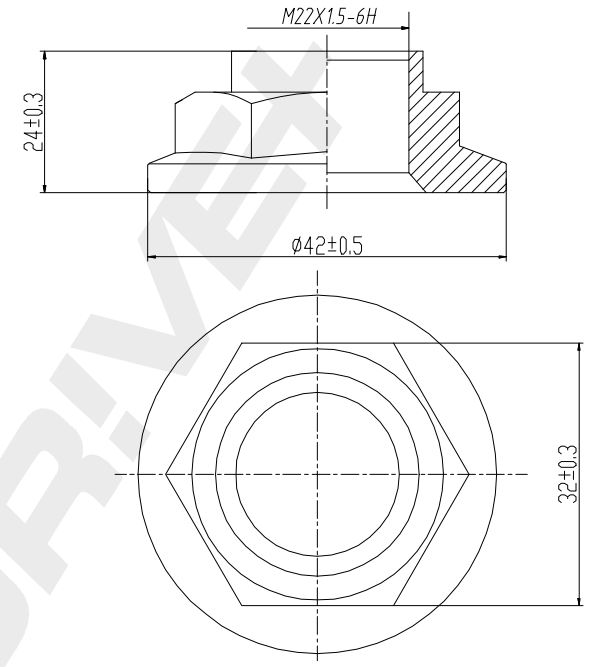

Circlip 1pcs Black

NUT 1PCS Galvanized

DP Number	Part Number	Drawing Version Number	Drawing Issue Date	DRIVET
DP2010.10.0419	DRW0419	V1	2025.06.25	