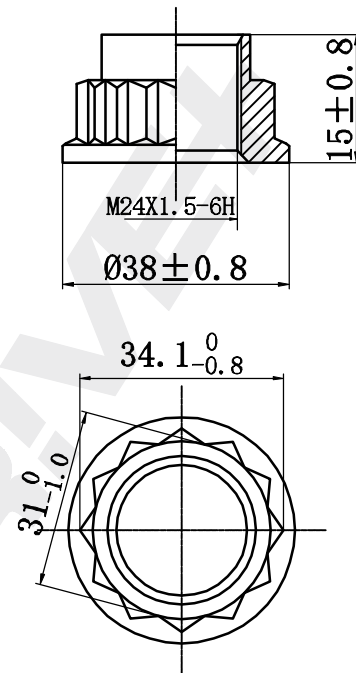

Circlip  
1pcs black

NUT  
1pcs Galvanizing

DP Number	Part Number	Drawing Version Number	Drawing Issue Date	<b>DRIVET</b>
DP2010.10.0422	DRW0422	V1	2025.07.04	