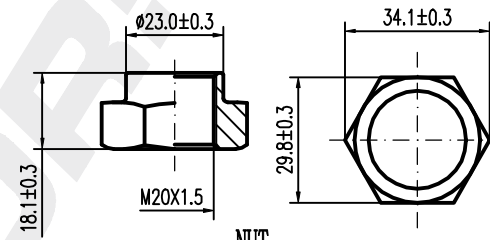

CAP
1pcs Galvanizing

NUT
1pcs Galvanizing

DP Number	Part Number	Drawing Version Number	Drawing Issue Date	DRIVET
DP2010.10.0499	DRW0499	V1	2025.07.15	