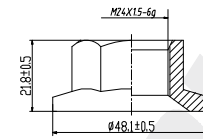

Bolt 3PCS DACRO

NUT 1PCS Galvanized

CAP 1PCS Galvanized

DP Number	Part Number	Drawing Version Number	Drawing Issue Date
DP2010.10.0546	DRW0546	V1	2025.07.05