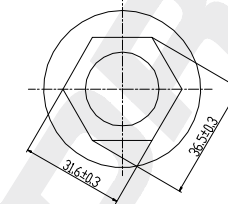

Bolt 3PCS DACRO

NUT 1PCS Galvanized

CAP 1PCS Galvanized

DP Number	Part Number	Drawing Version Number	Drawing Issue Date
DP2010.10.0546	DRW0546	V1	2025.07.05