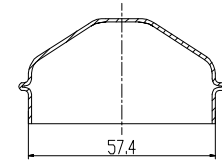

Bolt 3PCS DACRO

NUT 1PCS Galvanized

CAP 1PCS Galvanized

DP Number	Part Number	Drawing Version Number	Drawing Issue Date
DP2010.10.0546	DRW0546	V1	2025.07.05