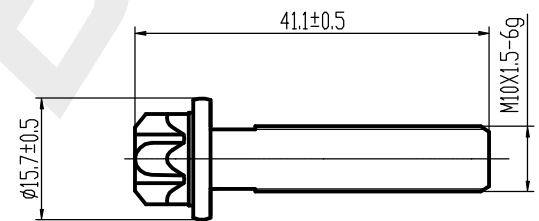

Bolt 4PCS DACRO

DP Number	Part Number	Drawing Version Number	Drawing Issue Date	<b>DRIVET</b>
DP2010.10.0634	DRW0634	V1	2025.07.05	